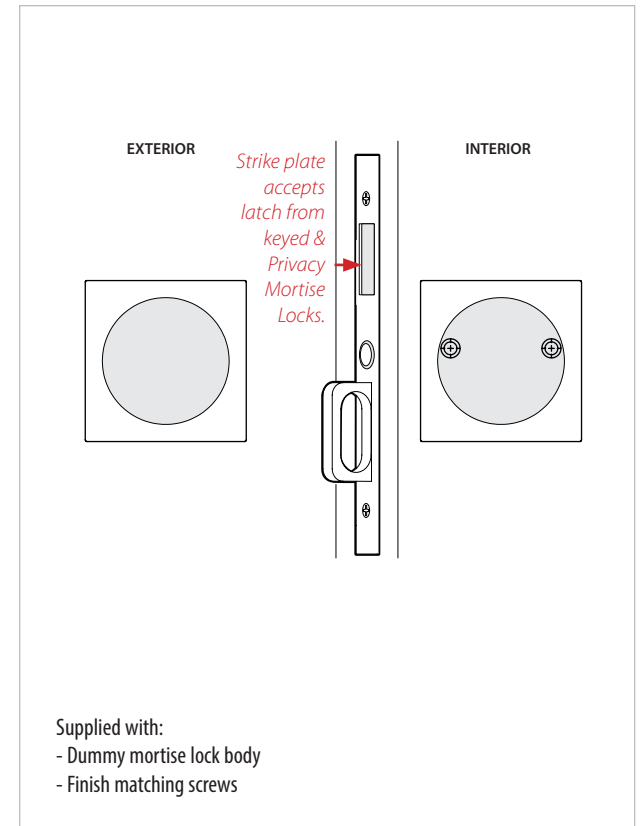

Square Pocket Door Mortise Lock - Passage/Dummy Function

EMTEK®

*NOTE: NOT DRAWN TO SCALE.

2184, 2186 Rev. 03/12/20

Round Pocket Door Mortise Lock - Passage/Dummy Function

Passage
Pocket Door Mortise Lock

Privacy
Pocket Door Mortise Lock

Dummy
Pocket Door Mortise Lock

Pocket Door Mortise Lock Body

EMTEK®

*NOTE: NOT DRAWN TO SCALE.

Rev. 06/26/2018