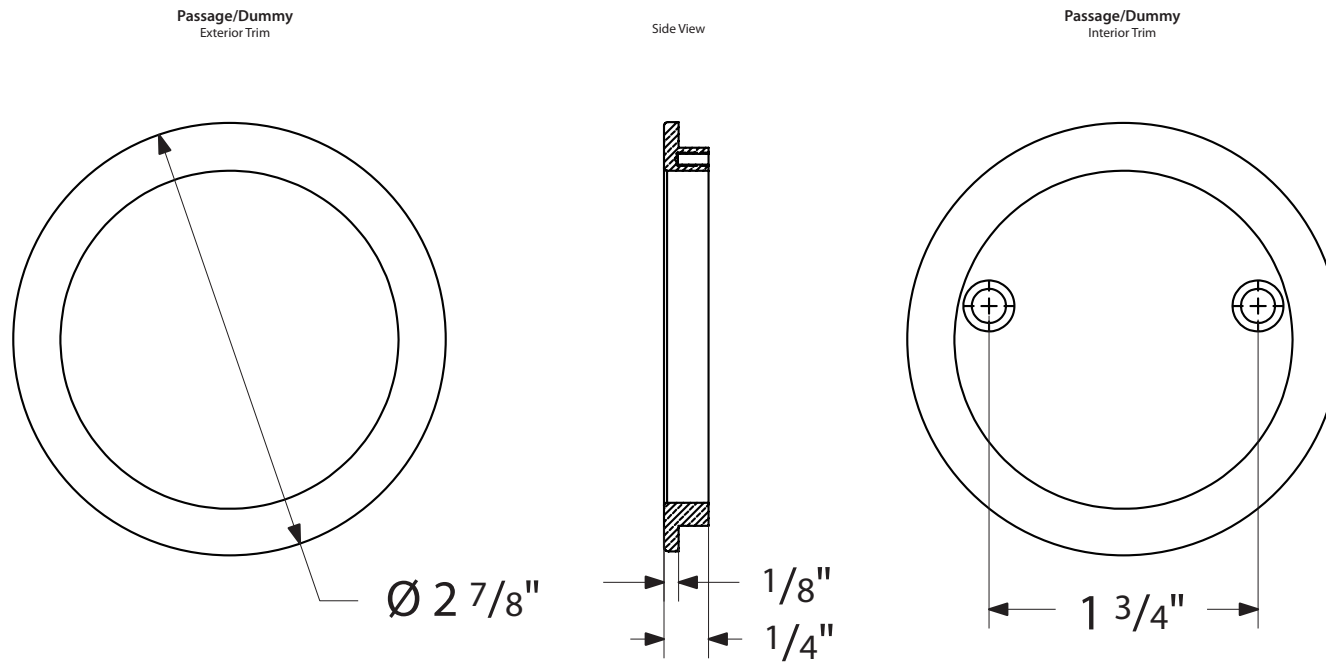

Square Pocket Door Mortise Lock - Passage/Dummy Function

EMTEK®

*NOTE: NOT DRAWN TO SCALE.

2184, 2186 Rev. 03/12/20

Round Pocket Door Mortise Lock - Passage/Dummy Function

Passage
Pocket Door Mortise Lock

Privacy
Pocket Door Mortise Lock

Dummy
Pocket Door Mortise Lock

Pocket Door Mortise Lock Body

EMTEK®

*NOTE: NOT DRAWN TO SCALE.

Rev. 06/26/2018