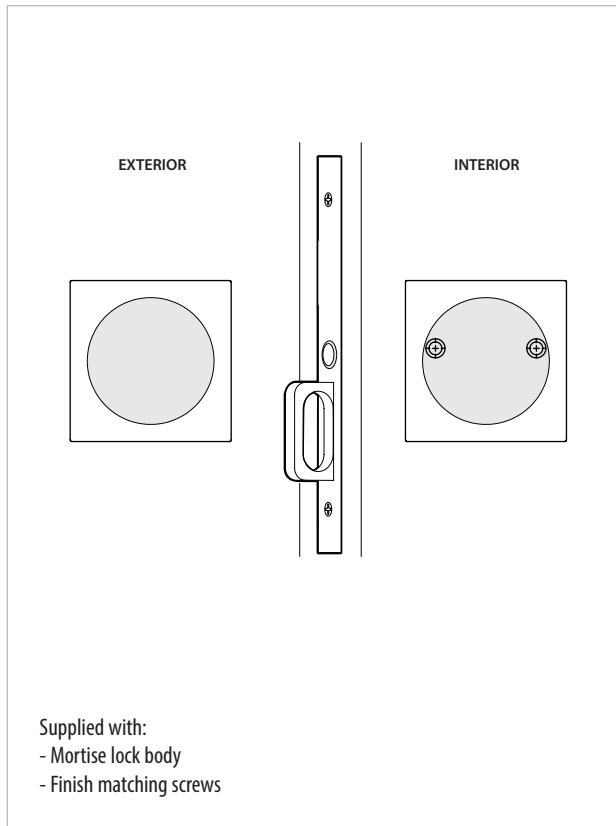

Square Pocket Door Mortise Lock - Passage/Dummy Function

EMTEK®

*NOTE: NOT DRAWN TO SCALE.

2184, 2186 Rev. 03/12/20

Round Pocket Door Mortise Lock - Passage/Dummy Function

Passage
Pocket Door Mortise Lock

Privacy
Pocket Door Mortise Lock

Dummy
Pocket Door Mortise Lock

Pocket Door Mortise Lock Body

EMTEK®

*NOTE: NOT DRAWN TO SCALE.

Rev. 06/26/2018