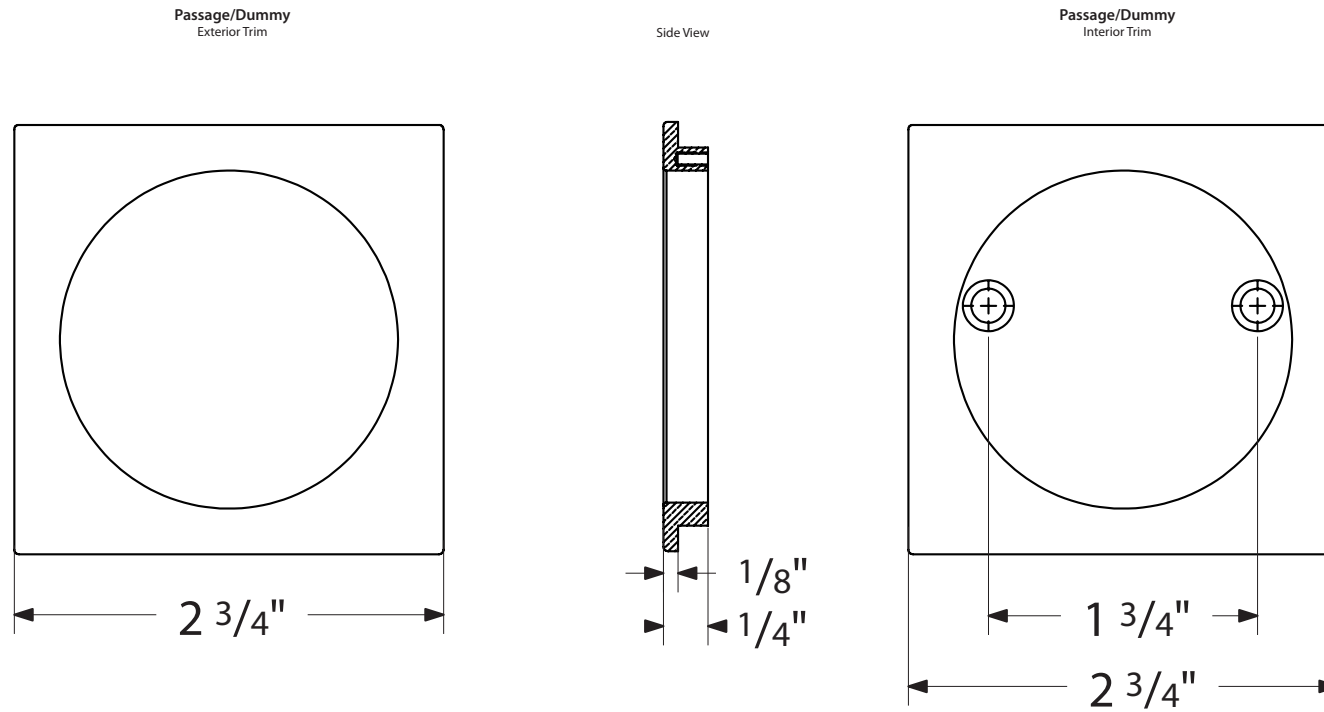

Square Pocket Door Mortise Lock - Passage/Dummy Function

EMTEK®

*NOTE: NOT DRAWN TO SCALE.

2184, 2186 Rev. 03/12/20

Round Pocket Door Mortise Lock - Passage/Dummy Function

Passage
Pocket Door Mortise Lock

Privacy
Pocket Door Mortise Lock