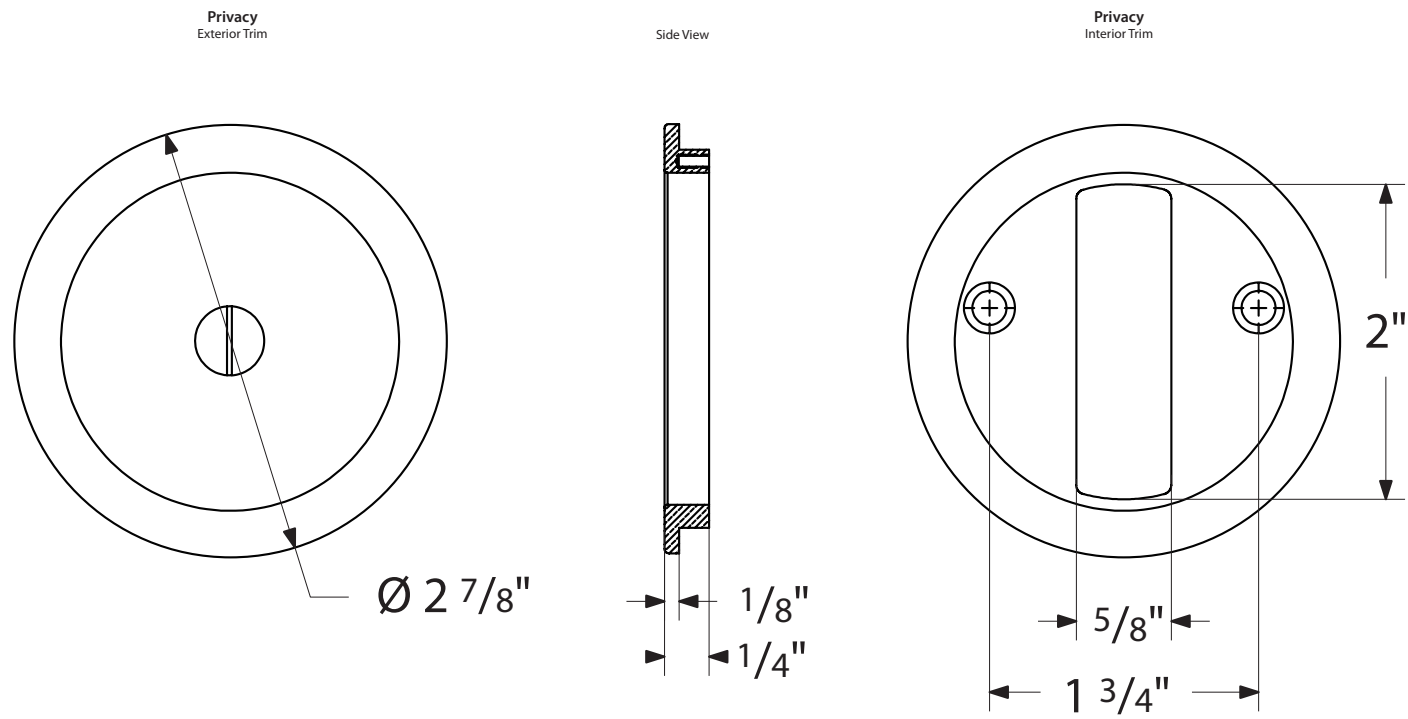

Square Pocket Door Mortise Lock - Passage/Dummy Function

EMTEK®

*NOTE: NOT DRAWN TO SCALE.

2184, 2186 Rev. 03/12/20

Round Pocket Door Mortise Lock - Passage/Dummy Function

Passage
Pocket Door Mortise Lock

Privacy
Pocket Door Mortise Lock

Dummy
Pocket Door Mortise Lock

Pocket Door Mortise Lock Body

EMTEK®

*NOTE: NOT DRAWN TO SCALE.

Rev. 06/26/2018