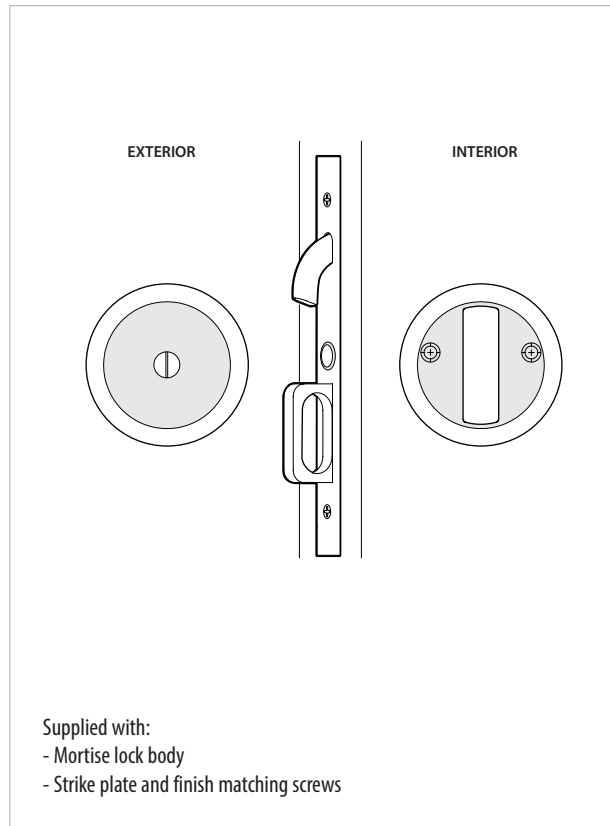

Square Pocket Door Mortise Lock - Passage/Dummy Function

EMTEK®

*NOTE: NOT DRAWN TO SCALE.

2184, 2186 Rev. 03/12/20

Round Pocket Door Mortise Lock - Passage/Dummy Function

Passage
Pocket Door Mortise Lock

Privacy
Pocket Door Mortise Lock

Dummy
Pocket Door Mortise Lock

Pocket Door Mortise Lock Body

EMTEK®

*NOTE: NOT DRAWN TO SCALE.

Rev. 06/26/2018