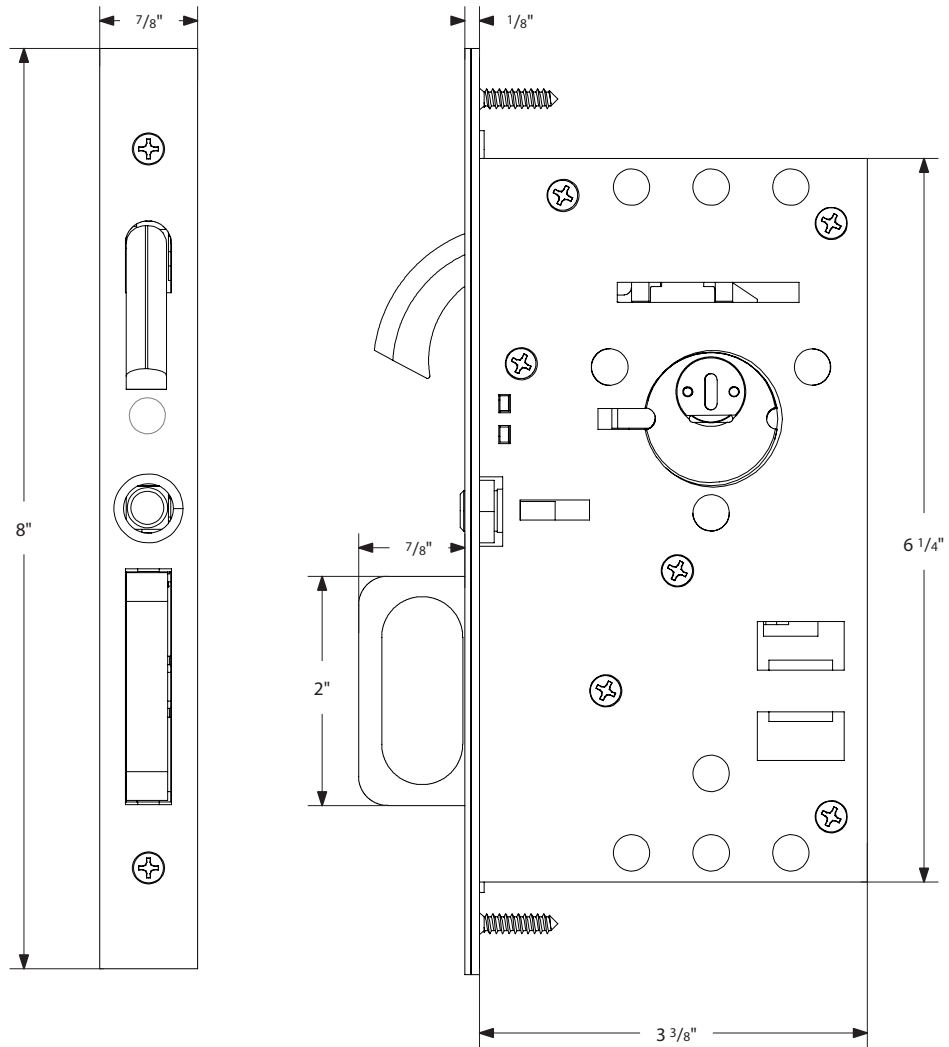

Square Pocket Door Mortise Lock - Passage/Dummy Function

EMTEK®

*NOTE: NOT DRAWN TO SCALE.

2184, 2186 Rev. 03/12/20

Round Pocket Door Mortise Lock - Passage/Dummy Function

Passage
Pocket Door Mortise Lock

Privacy
Pocket Door Mortise Lock

Dummy
Pocket Door Mortise Lock

Pocket Door Mortise Lock Body

EMTEK®

*NOTE: NOT DRAWN TO SCALE.

Rev. 06/26/2018