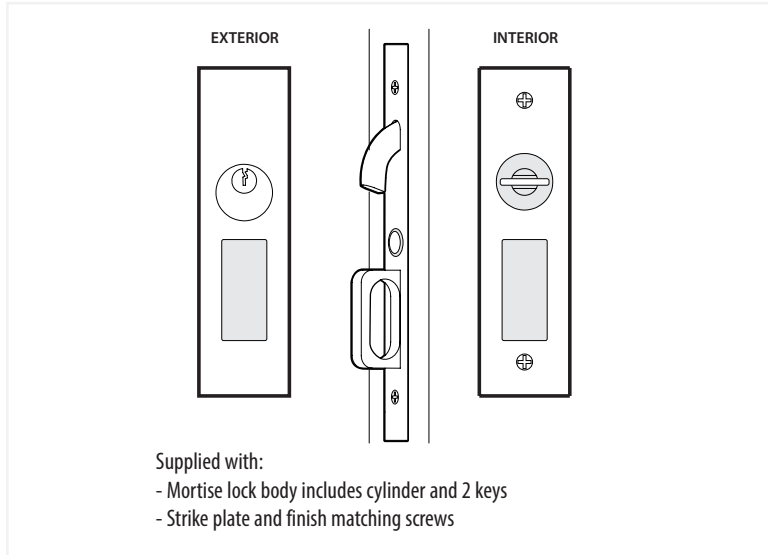

Narrow Modern Rectangular Pocket Door Mortise Lock - Keyed Function

*NOTE: NOT DRAWN TO SCALE.

Narrow Modern Rectangular Pocket Door Mortise Lock - Privacy Function

Narrow Modern Rectangular Pocket Door Mortise Lock - Passage/Dummy Function

*NOTE: NOT DRAWN TO SCALE.

Keyed
Pocket Door Mortise Lock

Privacy
Pocket Door Mortise Lock

Passage
Pocket Door Mortise Lock

Dummy
Pocket Door Mortise Lock

Pocket Door Mortise Lock Body

EMTEK®

*NOTE: NOT DRAWN TO SCALE.