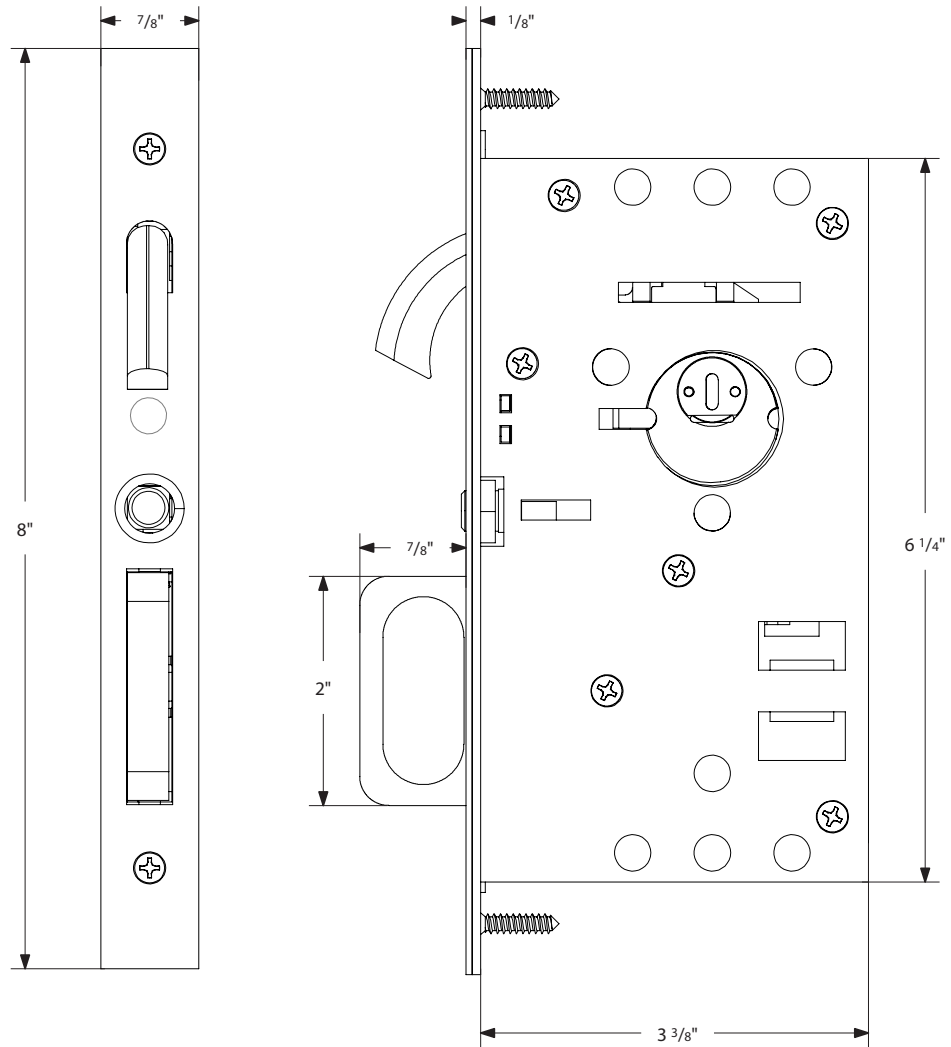

Narrow Modern Rectangular Pocket Door Mortise Lock - Keyed Function

*NOTE: NOT DRAWN TO SCALE.

Narrow Modern Rectangular Pocket Door Mortise Lock - Privacy Function

Narrow Modern Rectangular Pocket Door Mortise Lock - Passage/Dummy Function

*NOTE: NOT DRAWN TO SCALE.

Keyed
Pocket Door Mortise Lock

Privacy
Pocket Door Mortise Lock

Passage
Pocket Door Mortise Lock

Dummy
Pocket Door Mortise Lock

Pocket Door Mortise Lock Body

EMTEK®

*NOTE: NOT DRAWN TO SCALE.