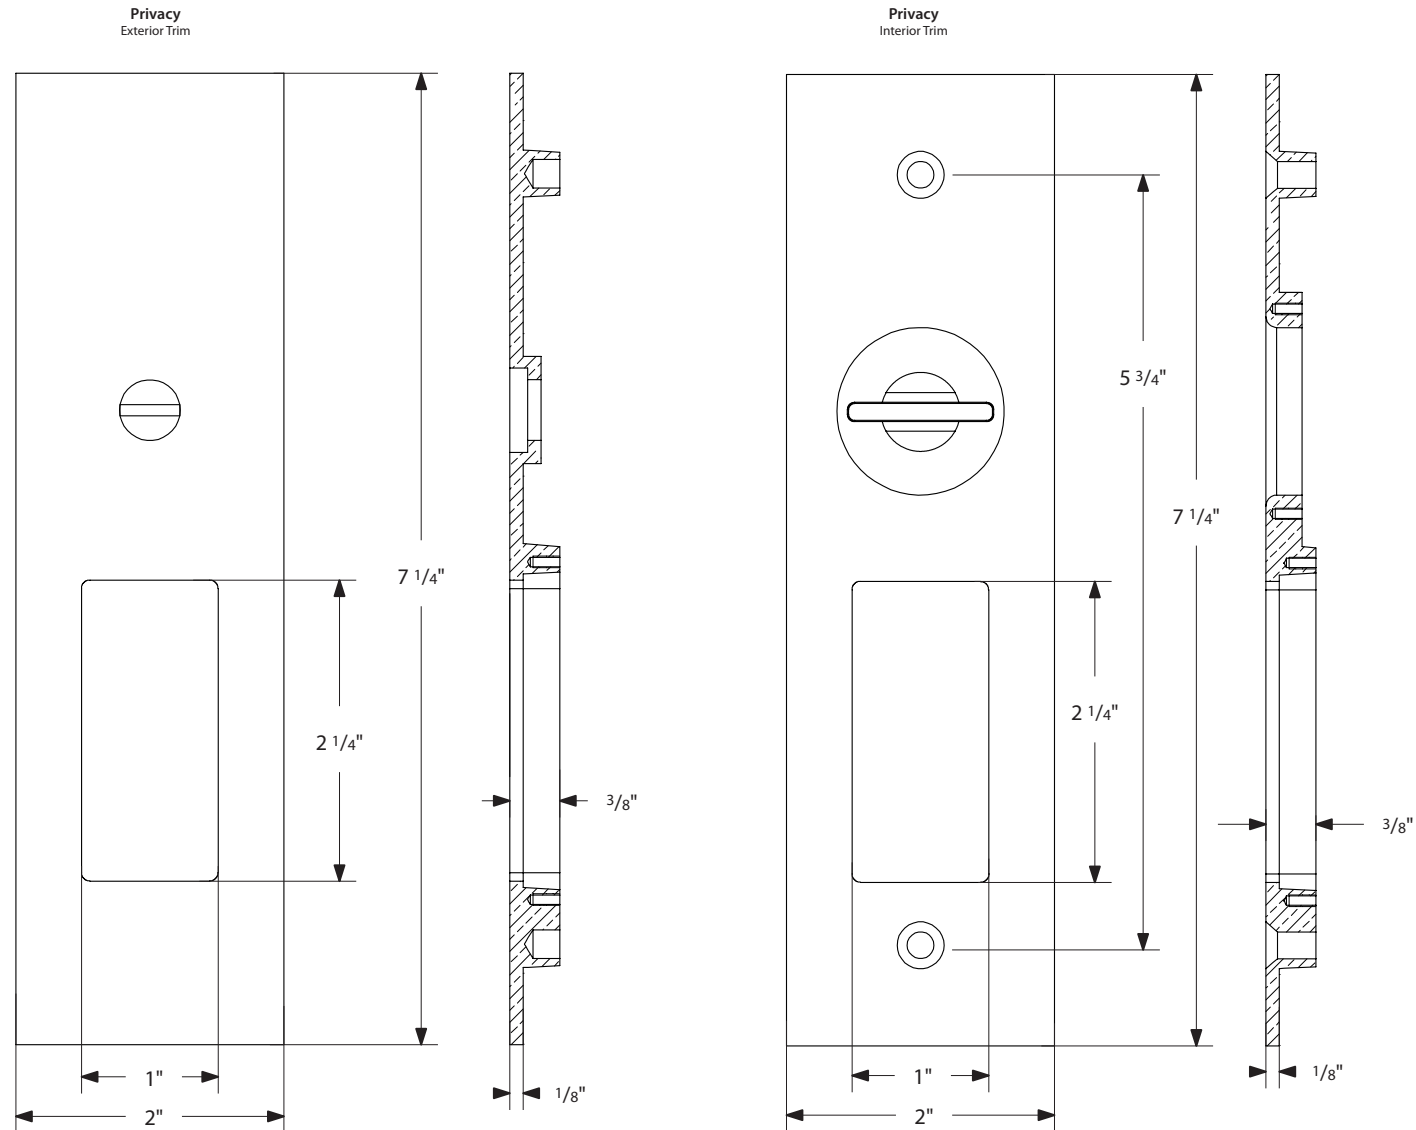

Narrow Modern Rectangular Pocket Door Mortise Lock - Keyed Function

*NOTE: NOT DRAWN TO SCALE.

Narrow Modern Rectangular Pocket Door Mortise Lock - Privacy Function

Narrow Modern Rectangular Pocket Door Mortise Lock - Passage/Dummy Function

*NOTE: NOT DRAWN TO SCALE.

Keyed
Pocket Door Mortise Lock

Privacy
Pocket Door Mortise Lock

Passage
Pocket Door Mortise Lock

Dummy
Pocket Door Mortise Lock

Pocket Door Mortise Lock Body

EMTEK®

*NOTE: NOT DRAWN TO SCALE.