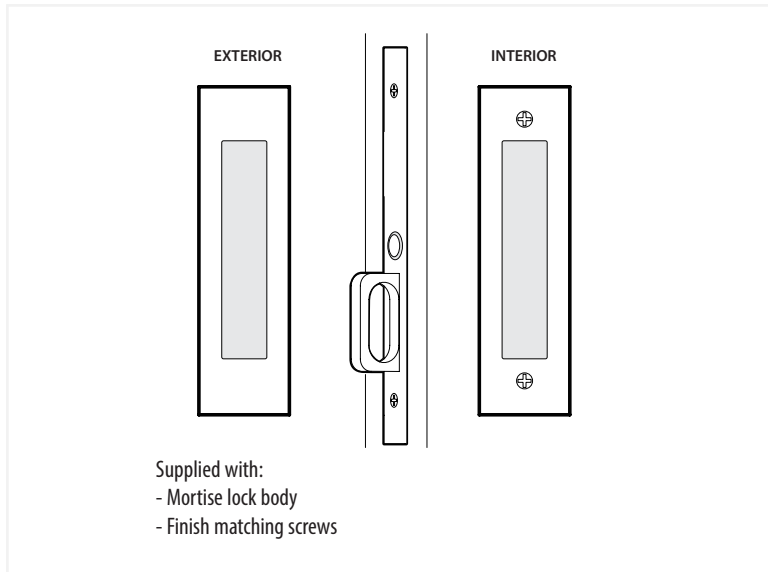

Narrow Modern Rectangular Pocket Door Mortise Lock - Keyed Function

*NOTE: NOT DRAWN TO SCALE.

Narrow Modern Rectangular Pocket Door Mortise Lock - Privacy Function

Narrow Modern Rectangular Pocket Door Mortise Lock - Passage/Dummy Function

*NOTE: NOT DRAWN TO SCALE.

Keyed
Pocket Door Mortise Lock

Privacy
Pocket Door Mortise Lock

Passage
Pocket Door Mortise Lock

Dummy
Pocket Door Mortise Lock

Pocket Door Mortise Lock Body

EMTEK®

*NOTE: NOT DRAWN TO SCALE.