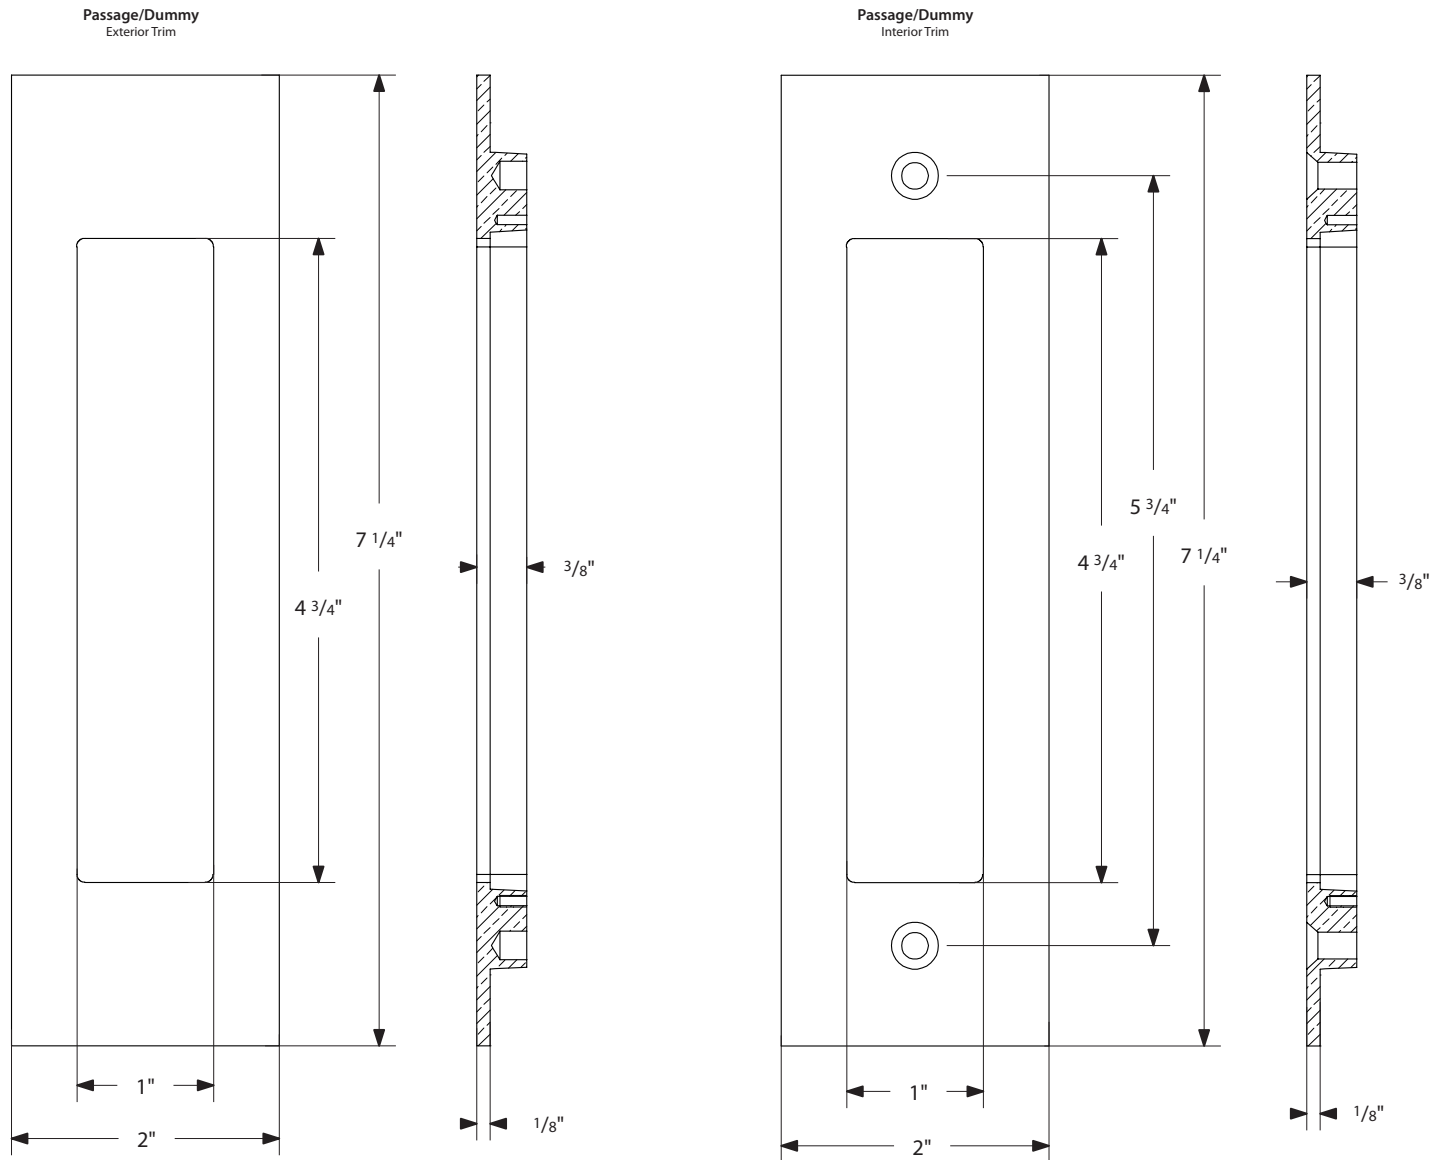

Narrow Modern Rectangular Pocket Door Mortise Lock - Keyed Function

*NOTE: NOT DRAWN TO SCALE.

Narrow Modern Rectangular Pocket Door Mortise Lock - Privacy Function

Narrow Modern Rectangular Pocket Door Mortise Lock - Passage/Dummy Function

*NOTE: NOT DRAWN TO SCALE.

Keyed
Pocket Door Mortise Lock

Privacy
Pocket Door Mortise Lock

Passage
Pocket Door Mortise Lock

Dummy
Pocket Door Mortise Lock

Pocket Door Mortise Lock Body

EMTEK®

*NOTE: NOT DRAWN TO SCALE.