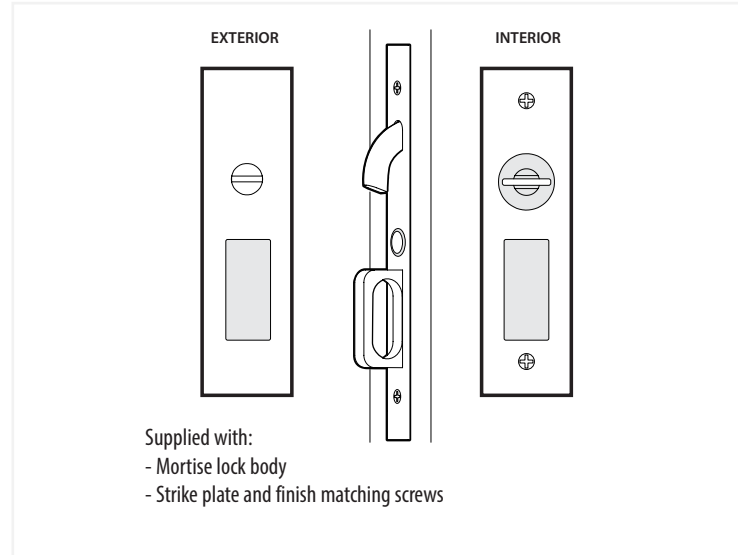

Narrow Modern Rectangular Pocket Door Mortise Lock - Keyed Function

*NOTE: NOT DRAWN TO SCALE.

Narrow Modern Rectangular Pocket Door Mortise Lock - Privacy Function

Narrow Modern Rectangular Pocket Door Mortise Lock - Passage/Dummy Function

*NOTE: NOT DRAWN TO SCALE.

Keyed
Pocket Door Mortise Lock

Privacy
Pocket Door Mortise Lock

Passage
Pocket Door Mortise Lock

Dummy
Pocket Door Mortise Lock

Pocket Door Mortise Lock Body

EMTEK®

*NOTE: NOT DRAWN TO SCALE.