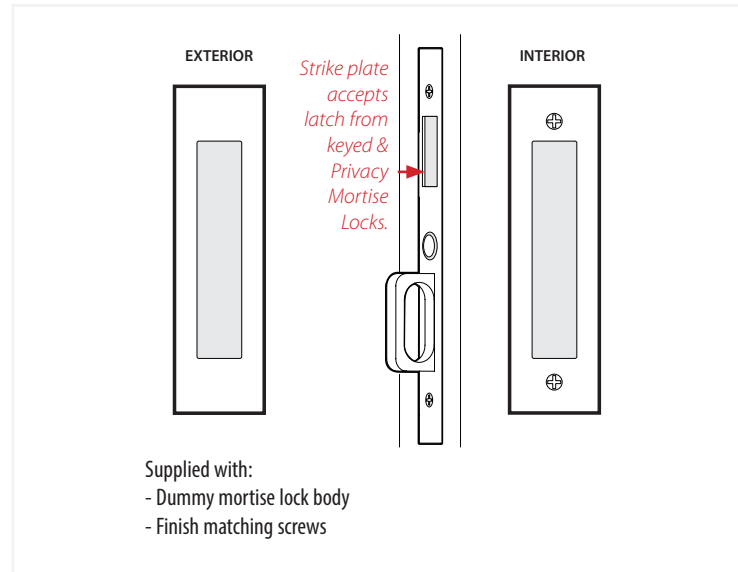

Narrow Modern Rectangular Pocket Door Mortise Lock - Keyed Function

*NOTE: NOT DRAWN TO SCALE.

Narrow Modern Rectangular Pocket Door Mortise Lock - Privacy Function

Narrow Modern Rectangular Pocket Door Mortise Lock - Passage/Dummy Function

*NOTE: NOT DRAWN TO SCALE.

Keyed
Pocket Door Mortise Lock

Privacy
Pocket Door Mortise Lock

Passage
Pocket Door Mortise Lock

Dummy
Pocket Door Mortise Lock

Pocket Door Mortise Lock Body

EMTEK®

*NOTE: NOT DRAWN TO SCALE.