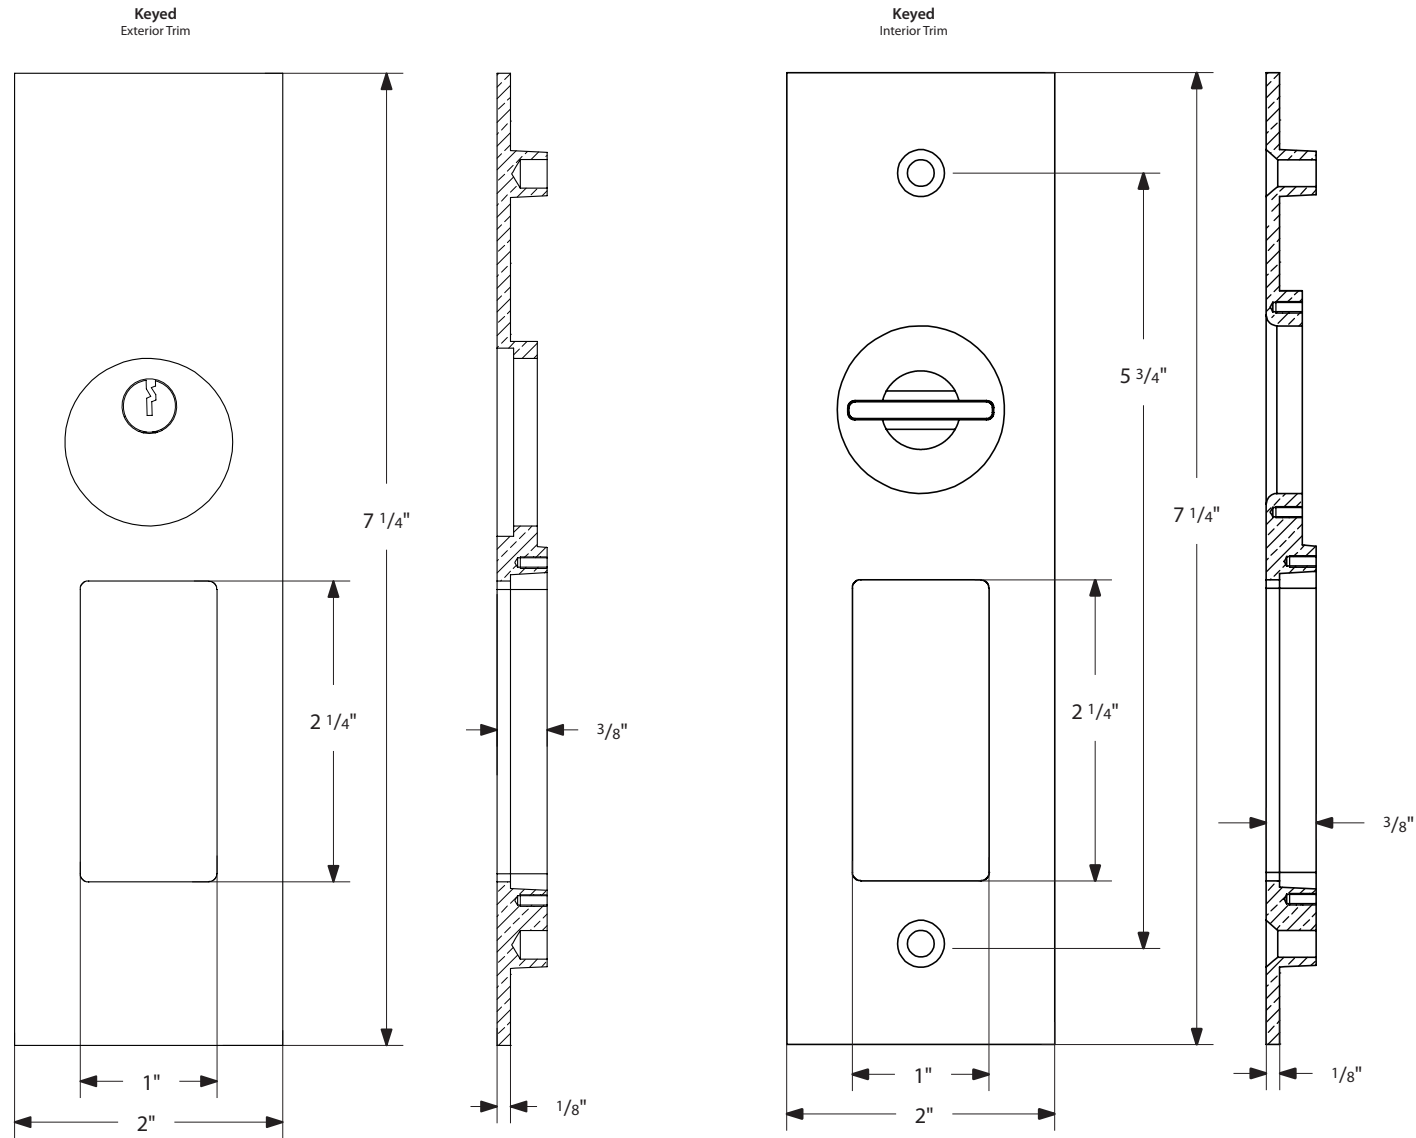

Narrow Modern Rectangular Pocket Door Mortise Lock - Keyed Function

*NOTE: NOT DRAWN TO SCALE.

Narrow Modern Rectangular Pocket Door Mortise Lock - Privacy Function

Narrow Modern Rectangular Pocket Door Mortise Lock - Passage/Dummy Function

*NOTE: NOT DRAWN TO SCALE.

Keyed
Pocket Door Mortise Lock

Privacy
Pocket Door Mortise Lock

Passage
Pocket Door Mortise Lock

Dummy
Pocket Door Mortise Lock

Pocket Door Mortise Lock Body

EMTEK®

*NOTE: NOT DRAWN TO SCALE.