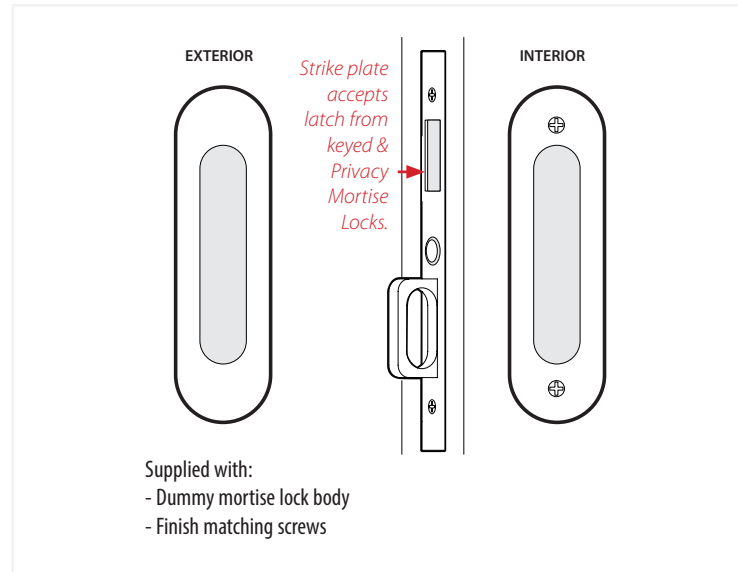

Narrow Oval Pocket Door Mortise Lock - Keyed Function

*NOTE: NOT DRAWN TO SCALE.

Narrow Oval Pocket Door Mortise Lock - Privacy Function

*NOTE: NOT DRAWN TO SCALE.

Narrow Oval Pocket Door Mortise Lock - Passage/Dummy Function

EMTEK®

*NOTE: NOT DRAWN TO SCALE.

2164, 2166 Rev. 08/08/2019

Narrow Oval Pocket Door Mortise Lock

Keyed
Pocket Door Mortise Lock

Privacy
Pocket Door Mortise Lock

Passage
Pocket Door Mortise Lock

Dummy
Pocket Door Mortise Lock

Pocket Door Mortise Lock Body