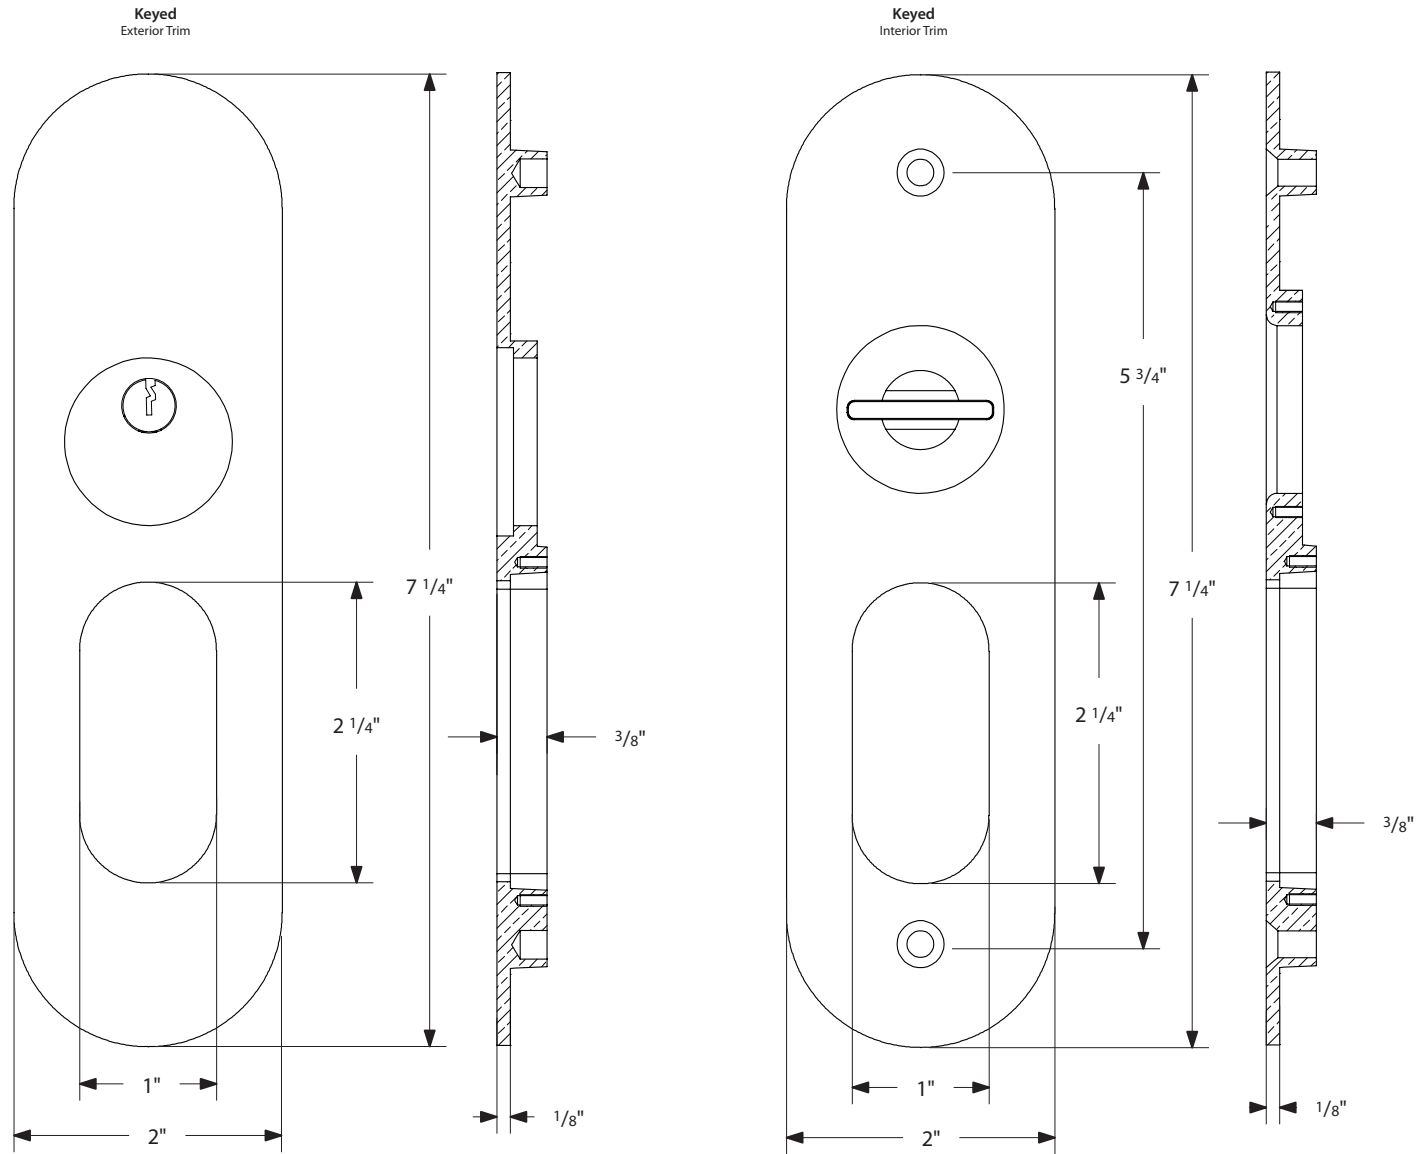

Narrow Oval Pocket Door Mortise Lock - Keyed Function

*NOTE: NOT DRAWN TO SCALE.

Narrow Oval Pocket Door Mortise Lock - Privacy Function

*NOTE: NOT DRAWN TO SCALE.

Narrow Oval Pocket Door Mortise Lock - Passage/Dummy Function

EMTEK®

*NOTE: NOT DRAWN TO SCALE.

2164, 2166 Rev. 08/08/2019

Narrow Oval Pocket Door Mortise Lock

Keyed
Pocket Door Mortise Lock

Privacy
Pocket Door Mortise Lock

Passage
Pocket Door Mortise Lock

Dummy
Pocket Door Mortise Lock

Pocket Door Mortise Lock Body