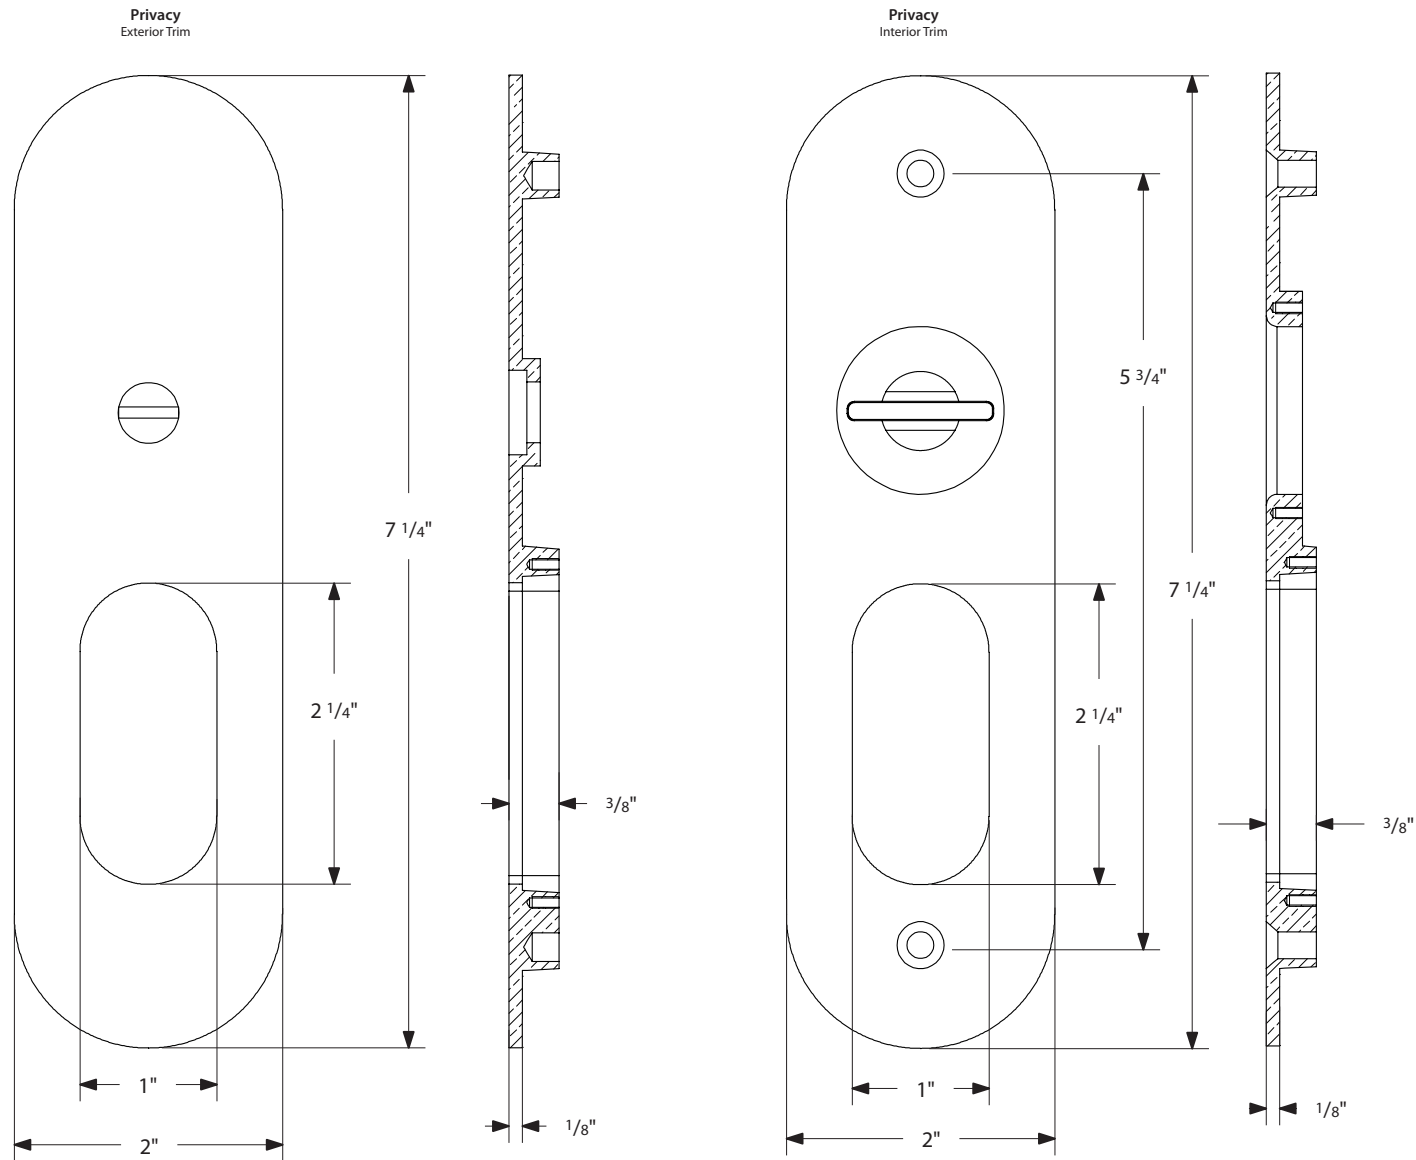

Narrow Oval Pocket Door Mortise Lock - Keyed Function

*NOTE: NOT DRAWN TO SCALE.

Narrow Oval Pocket Door Mortise Lock - Privacy Function

*NOTE: NOT DRAWN TO SCALE.

Narrow Oval Pocket Door Mortise Lock - Passage/Dummy Function

EMTEK®

*NOTE: NOT DRAWN TO SCALE.

2164, 2166 Rev. 08/08/2019

Narrow Oval Pocket Door Mortise Lock

Keyed
Pocket Door Mortise Lock

Privacy
Pocket Door Mortise Lock

Passage
Pocket Door Mortise Lock

Dummy
Pocket Door Mortise Lock

Pocket Door Mortise Lock Body