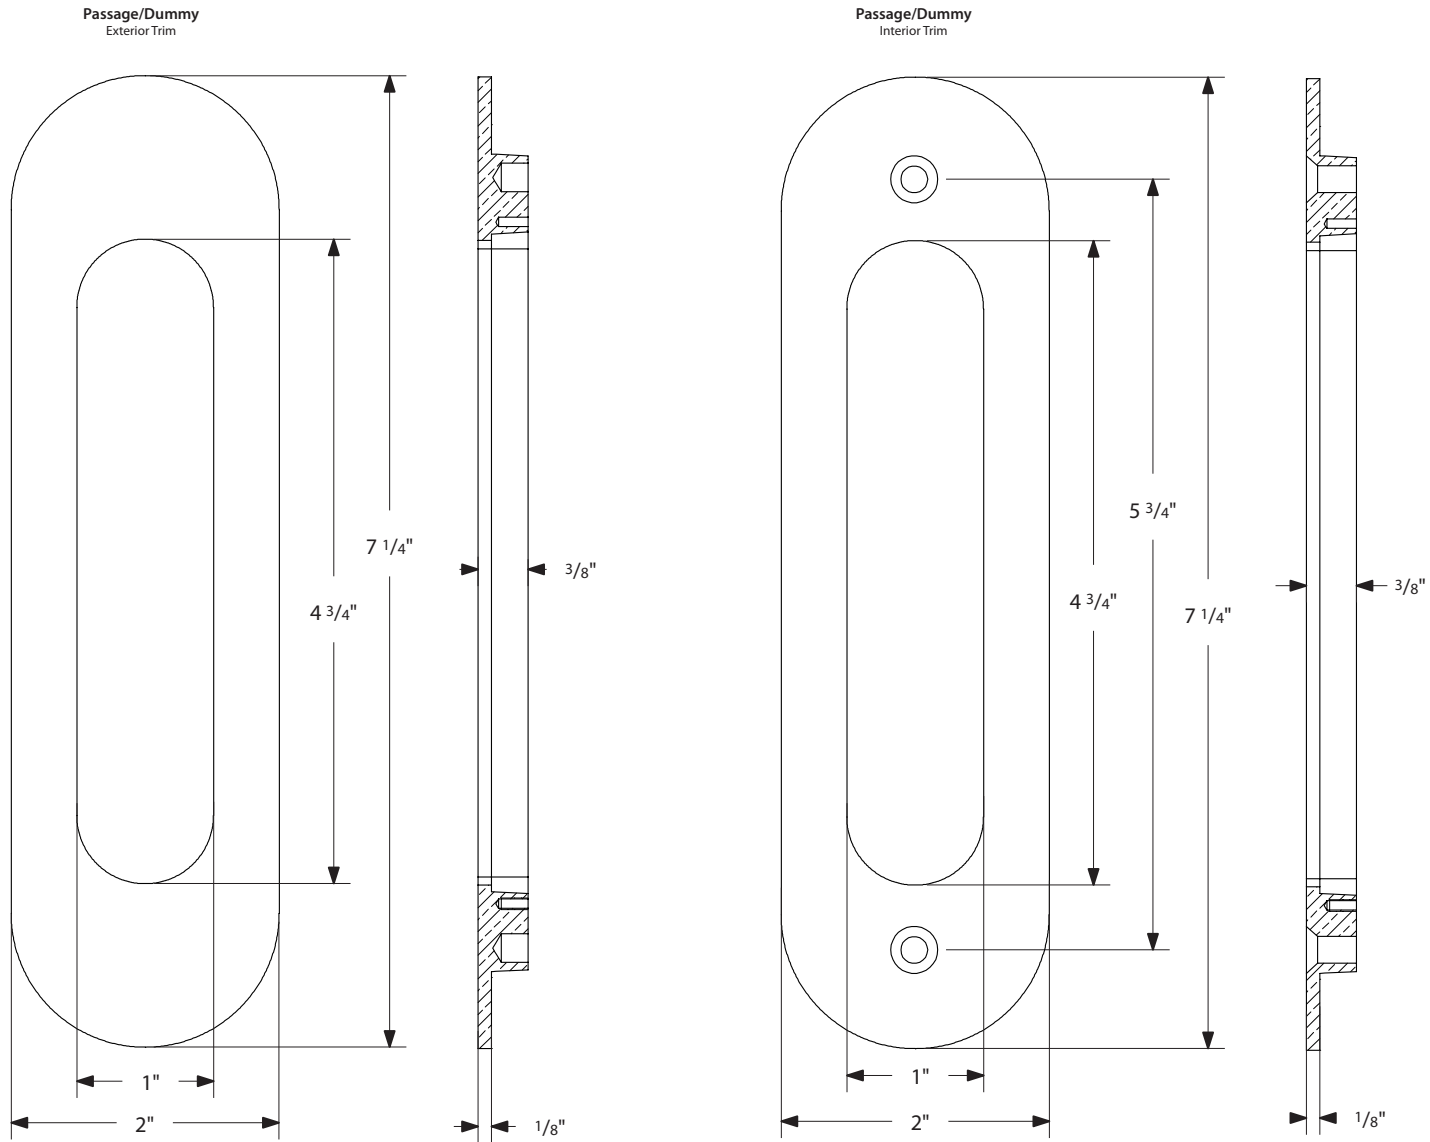

Narrow Oval Pocket Door Mortise Lock - Keyed Function

*NOTE: NOT DRAWN TO SCALE.

Narrow Oval Pocket Door Mortise Lock - Privacy Function

*NOTE: NOT DRAWN TO SCALE.

Narrow Oval Pocket Door Mortise Lock - Passage/Dummy Function

EMTEK®

*NOTE: NOT DRAWN TO SCALE.

2164, 2166 Rev. 08/08/2019

Narrow Oval Pocket Door Mortise Lock

Keyed
Pocket Door Mortise Lock

Privacy
Pocket Door Mortise Lock

Passage
Pocket Door Mortise Lock

Dummy
Pocket Door Mortise Lock

Pocket Door Mortise Lock Body