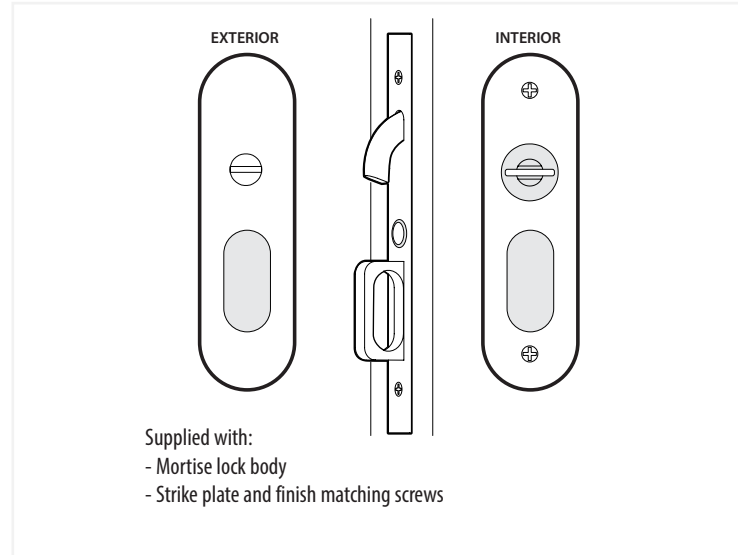

Narrow Oval Pocket Door Mortise Lock - Keyed Function

*NOTE: NOT DRAWN TO SCALE.

Narrow Oval Pocket Door Mortise Lock - Privacy Function

*NOTE: NOT DRAWN TO SCALE.

Narrow Oval Pocket Door Mortise Lock - Passage/Dummy Function

EMTEK®

*NOTE: NOT DRAWN TO SCALE.

2164, 2166 Rev. 08/08/2019

Narrow Oval Pocket Door Mortise Lock

Keyed
Pocket Door Mortise Lock

Privacy
Pocket Door Mortise Lock

Passage
Pocket Door Mortise Lock

Dummy
Pocket Door Mortise Lock

Pocket Door Mortise Lock Body