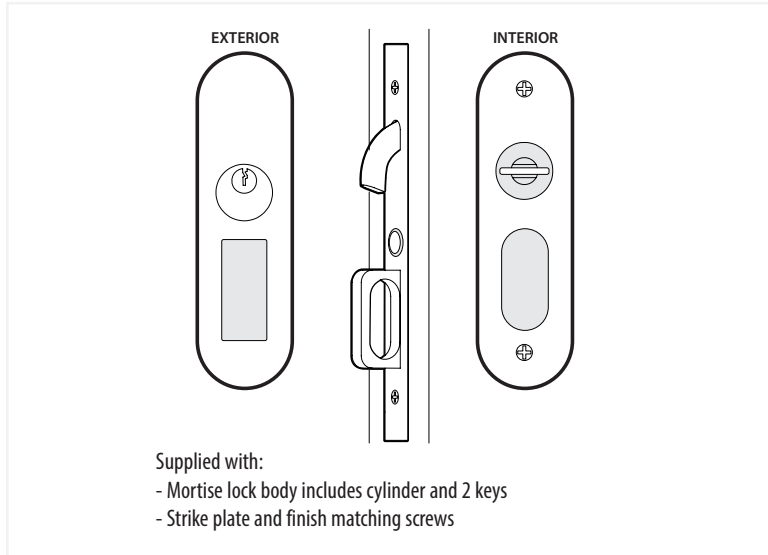

Narrow Oval Pocket Door Mortise Lock - Keyed Function

*NOTE: NOT DRAWN TO SCALE.

Narrow Oval Pocket Door Mortise Lock - Privacy Function

*NOTE: NOT DRAWN TO SCALE.

Narrow Oval Pocket Door Mortise Lock - Passage/Dummy Function

EMTEK®

*NOTE: NOT DRAWN TO SCALE.

2164, 2166 Rev. 08/08/2019

Narrow Oval Pocket Door Mortise Lock

Keyed
Pocket Door Mortise Lock

Privacy
Pocket Door Mortise Lock

Passage
Pocket Door Mortise Lock

Dummy
Pocket Door Mortise Lock

Pocket Door Mortise Lock Body