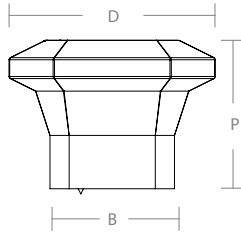

RIVIERA SQUARE KNOB

Product Code	Dimension(D)	Projection(P)	Base Width(B)
86612	1 ¼"	1 ¼"	½" x ½"

RIVIERA RECTANGULAR KNOB

Product Code	Dimension(D)	Projection(P)	Base Width(B)
86613	2" x 1 ⅜"	1 ½"	⅝" x 1"

RIVIERA PULL

Product Code	C-to-C	Overall	Projection(P)	Width (W)
86614	3 ½"	4"	1 ½"	⅜"
86615	4"	4 ½"	1 ½"	⅜"
86616	5"	5 ½"	1 ½"	⅜"
86617	6"	6 ½"	1 ½"	⅜"
86618	8"	8 ½"	1 ½"	⅜"
86619	10"	10 ½"	1 ½"	⅜"
86620	12"	12 ½"	1 ½"	⅜"