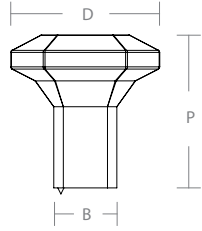

RIVIERA SQUARE KNOB

Product Code	Dimension(D)	Projection(P)	Base Width(B)
86612	1 ¼"	1 ¼"	½" x ½"

RIVIERA RECTANGULAR KNOB

Product Code	Dimension(D)	Projection(P)	Base Width(B)
86613	2" x 1 ⅜"	1 ½"	⅝" x 1"

RIVIERA PULL

Product Code	C-to-C	Overall	Projection(P)	Width (W)
86614	3 ½"	4"	1 ½"	⅜"
86615	4"	4 ½"	1 ½"	⅜"
86616	5"	5 ½"	1 ½"	⅜"
86617	6"	6 ½"	1 ½"	⅜"
86618	8"	8 ½"	1 ½"	⅜"
86619	10"	10 ½"	1 ½"	⅜"
86620	12"	12 ½"	1 ½"	⅜"