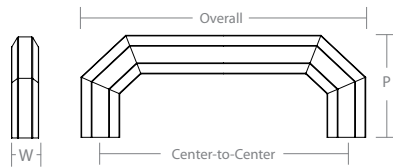

RIVIERA SQUARE KNOB

Product Code	Dimension(D)	Projection(P)	Base Width(B)
86612	1 ¼"	1 ¼"	½" x ½"

RIVIERA RECTANGULAR KNOB

Product Code	Dimension(D)	Projection(P)	Base Width(B)
86613	2" x 1 ⅜"	1 ½"	⅝" x 1"

RIVIERA PULL

Product Code	C-to-C	Overall	Projection(P)	Width (W)
86614	3 ½"	4"	1 ½"	⅜"
86615	4"	4 ½"	1 ½"	⅜"
86616	5"	5 ½"	1 ½"	⅜"
86617	6"	6 ½"	1 ½"	⅜"
86618	8"	8 ½"	1 ½"	⅜"
86619	10"	10 ½"	1 ½"	⅜"
86620	12"	12 ½"	1 ½"	⅜"