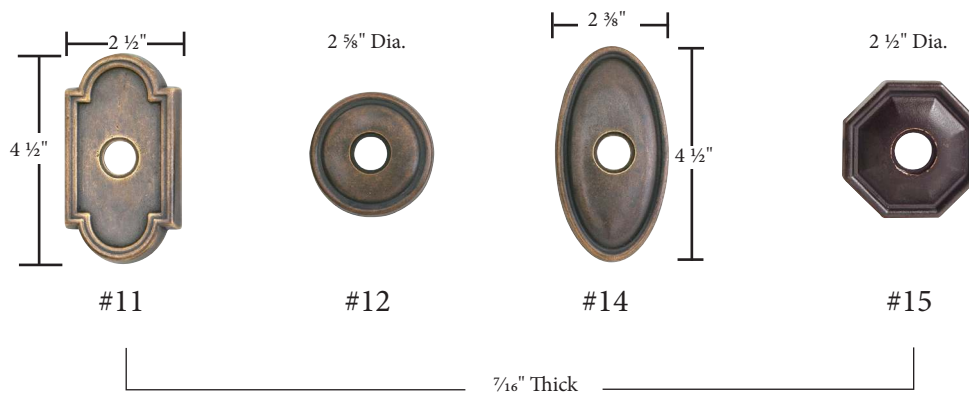

Wrought Steel

- Same dimensions for doorbell buttons
- Screw-to-Screw for rosette/doorbell buttons 1 5/8"