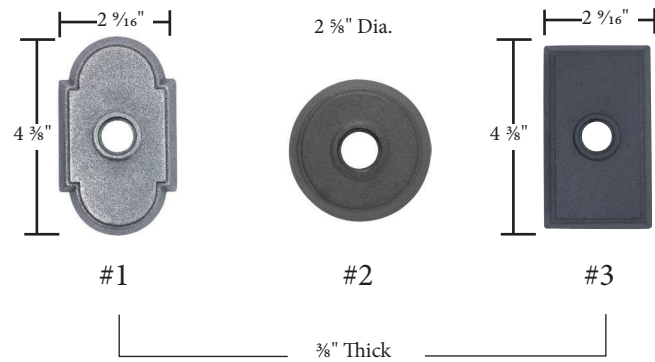

Wrought Steel

- Same dimensions for doorbell buttons
- Screw-to-Screw for rosette/doorbell buttons 1 5/8"