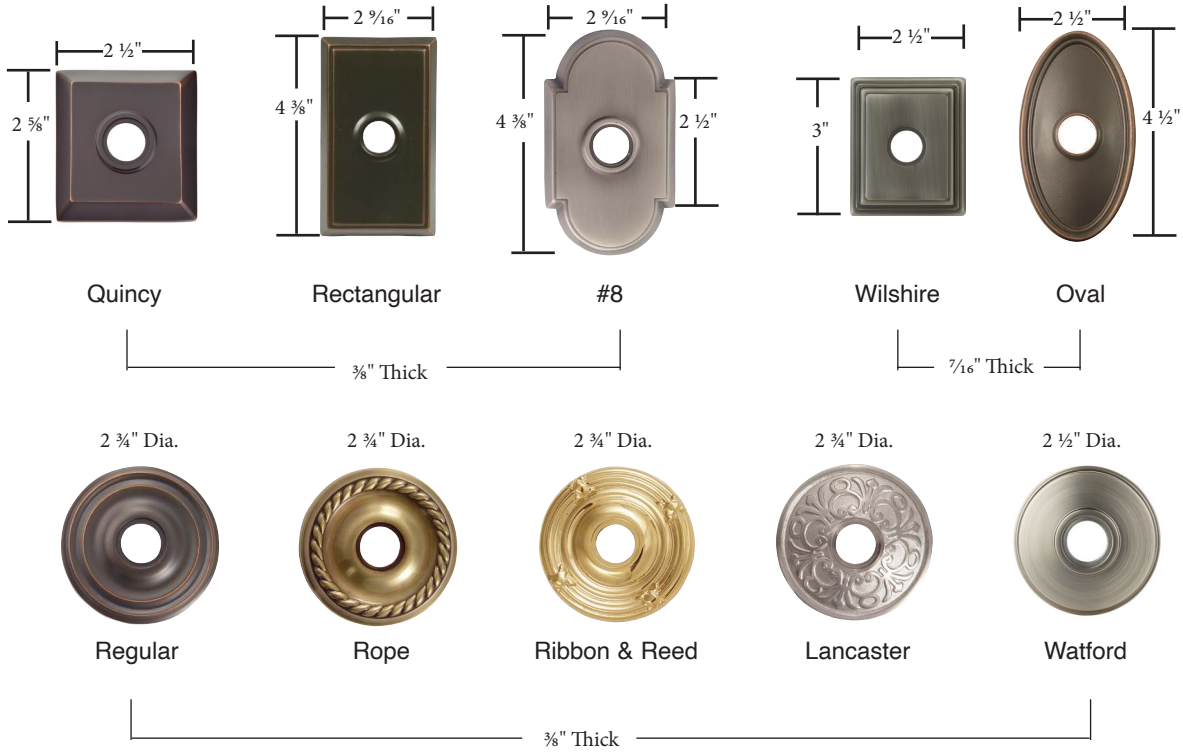

Solid Brass

Arts & Crafts Brass

Porcelain

Modern Solid Brass

STRETTO Solid Brass

Stainless Steel

Sandcast Bronze

Lost Wax Cast Bronze

Wrought Steel

- Same dimensions for doorbell buttons
- Screw-to-Screw for rosette/doorbell buttons 1 5/8"