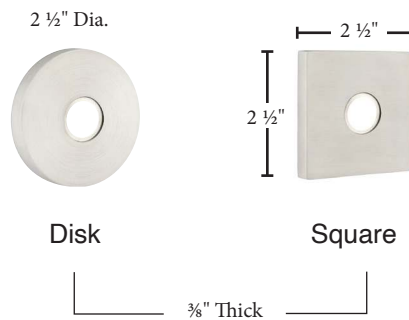

Stainless Steel