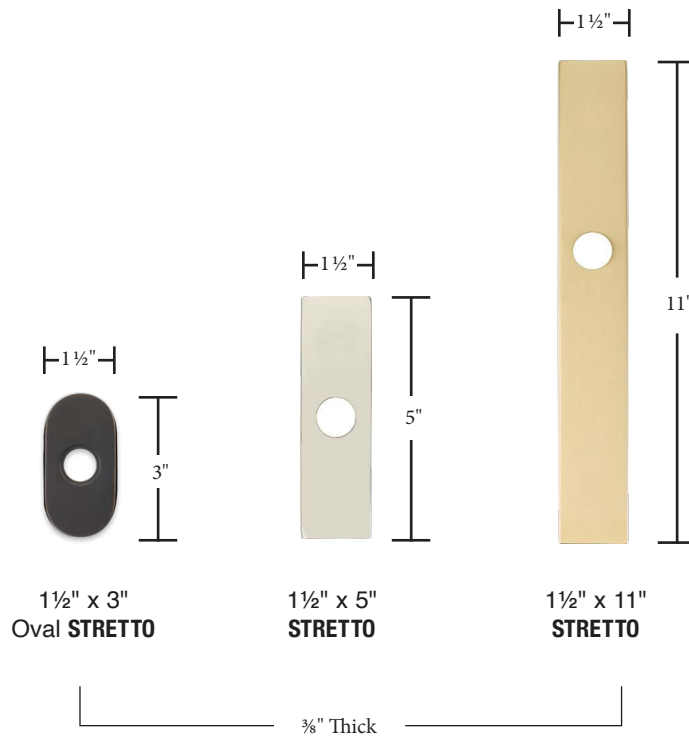

Solid Brass

Arts & Crafts Brass

Porcelain

Modern Solid Brass

STRETTO Solid Brass

Stainless Steel

Sandcast Bronze

Lost Wax Cast Bronze

Wrought Steel

- Same dimensions for doorbell buttons
- Screw-to-Screw for rosette/doorbell buttons 1 5/8"