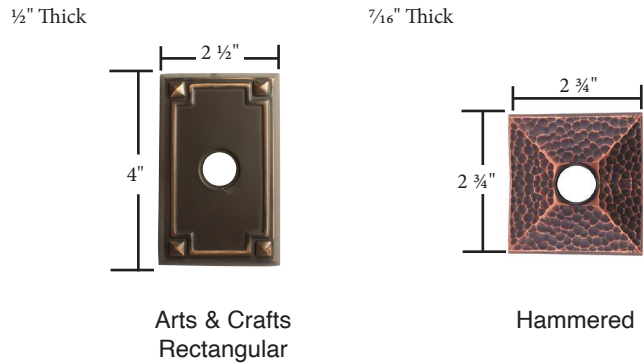

Arts & Crafts Brass