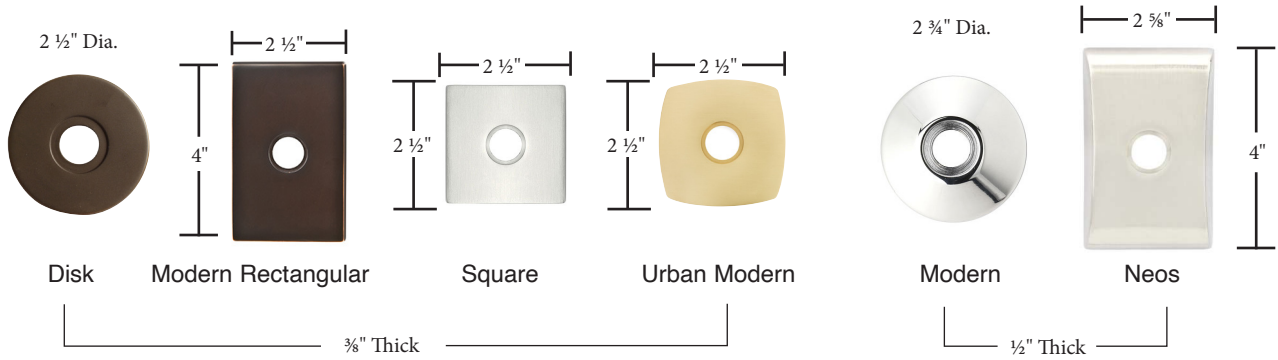

Solid Brass

Arts & Crafts Brass

Porcelain

Modern Solid Brass

STRETTO Solid Brass

Stainless Steel

Sandcast Bronze

Lost Wax Cast Bronze

Wrought Steel

- Same dimensions for doorbell buttons
- Screw-to-Screw for rosette/doorbell buttons 1 5/8"