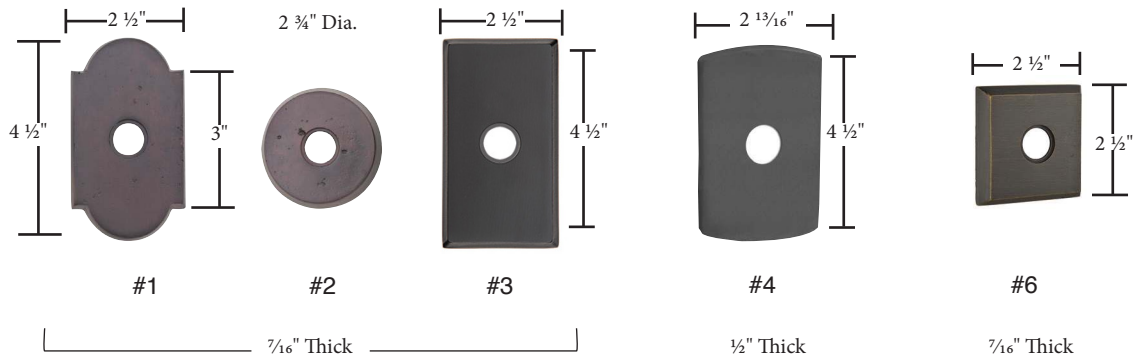

Sandcast Bronze