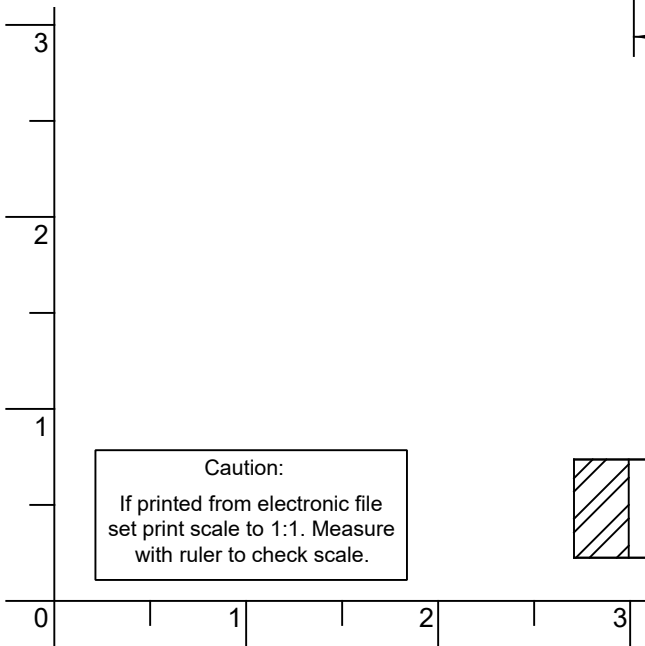

# MODERN RECTANGULAR BARN DOOR PRIVACY LOCK DOOR PREPARATION

HATCHED AREA  
1-3/16" DEEP