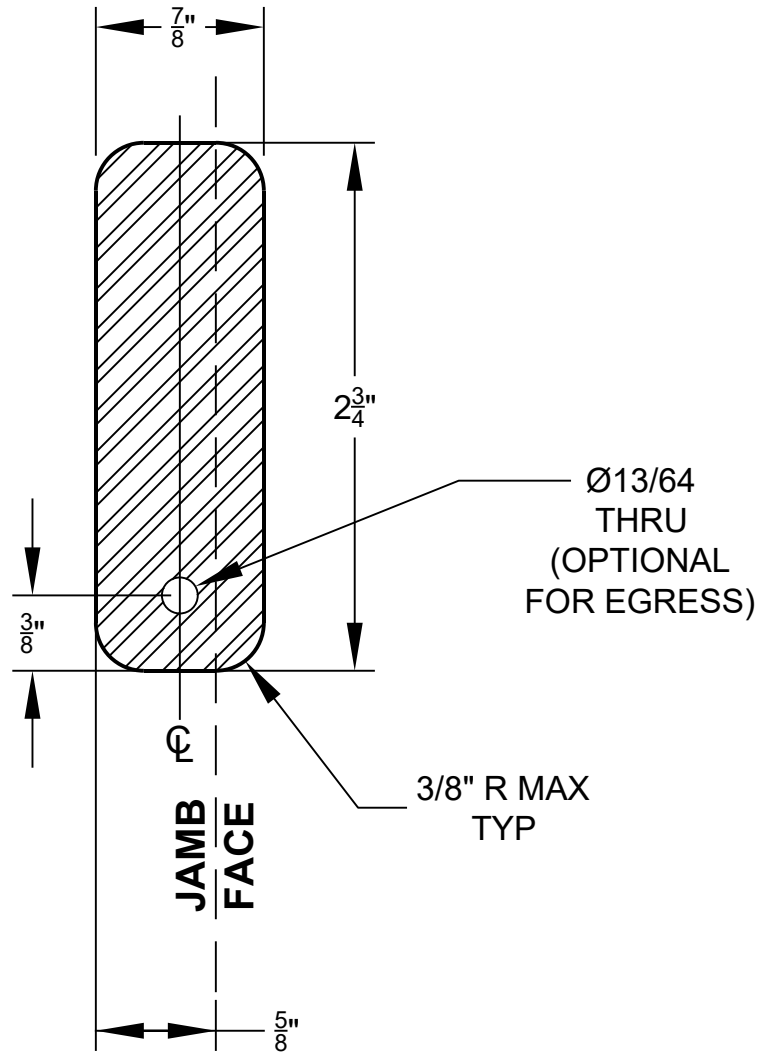

# MODERN RECTANGULAR BARN DOOR PRIVACY LOCK DOOR PREPARATION

HATCHED AREA  
1-3/16" DEEP