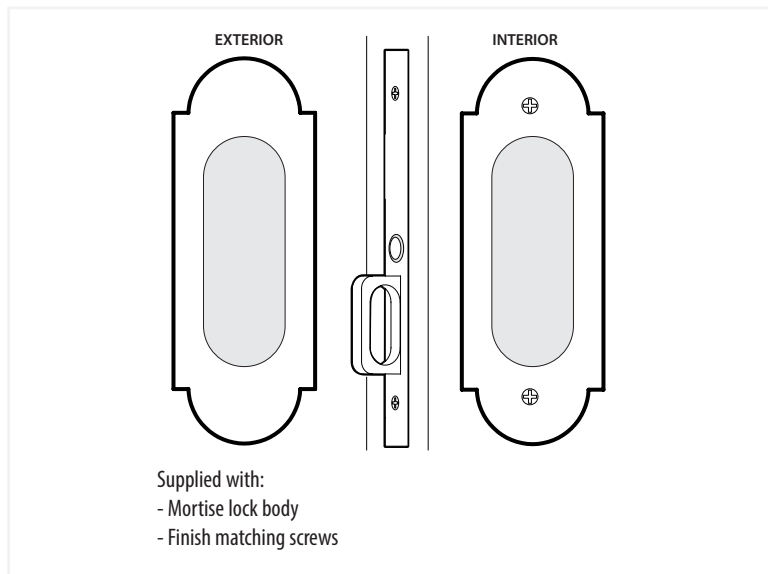

#8 Pocket Door Mortise Lock - Passage/Dummy Function

EMTEK

*NOTE: NOT DRAWN TO SCALE.

2044, 2046 Rev. 05/25/2021

#8 Pocket Door Mortise Lock

Keyed
Pocket Door Mortise Lock

Privacy
Pocket Door Mortise Lock

Passage
Pocket Door Mortise Lock