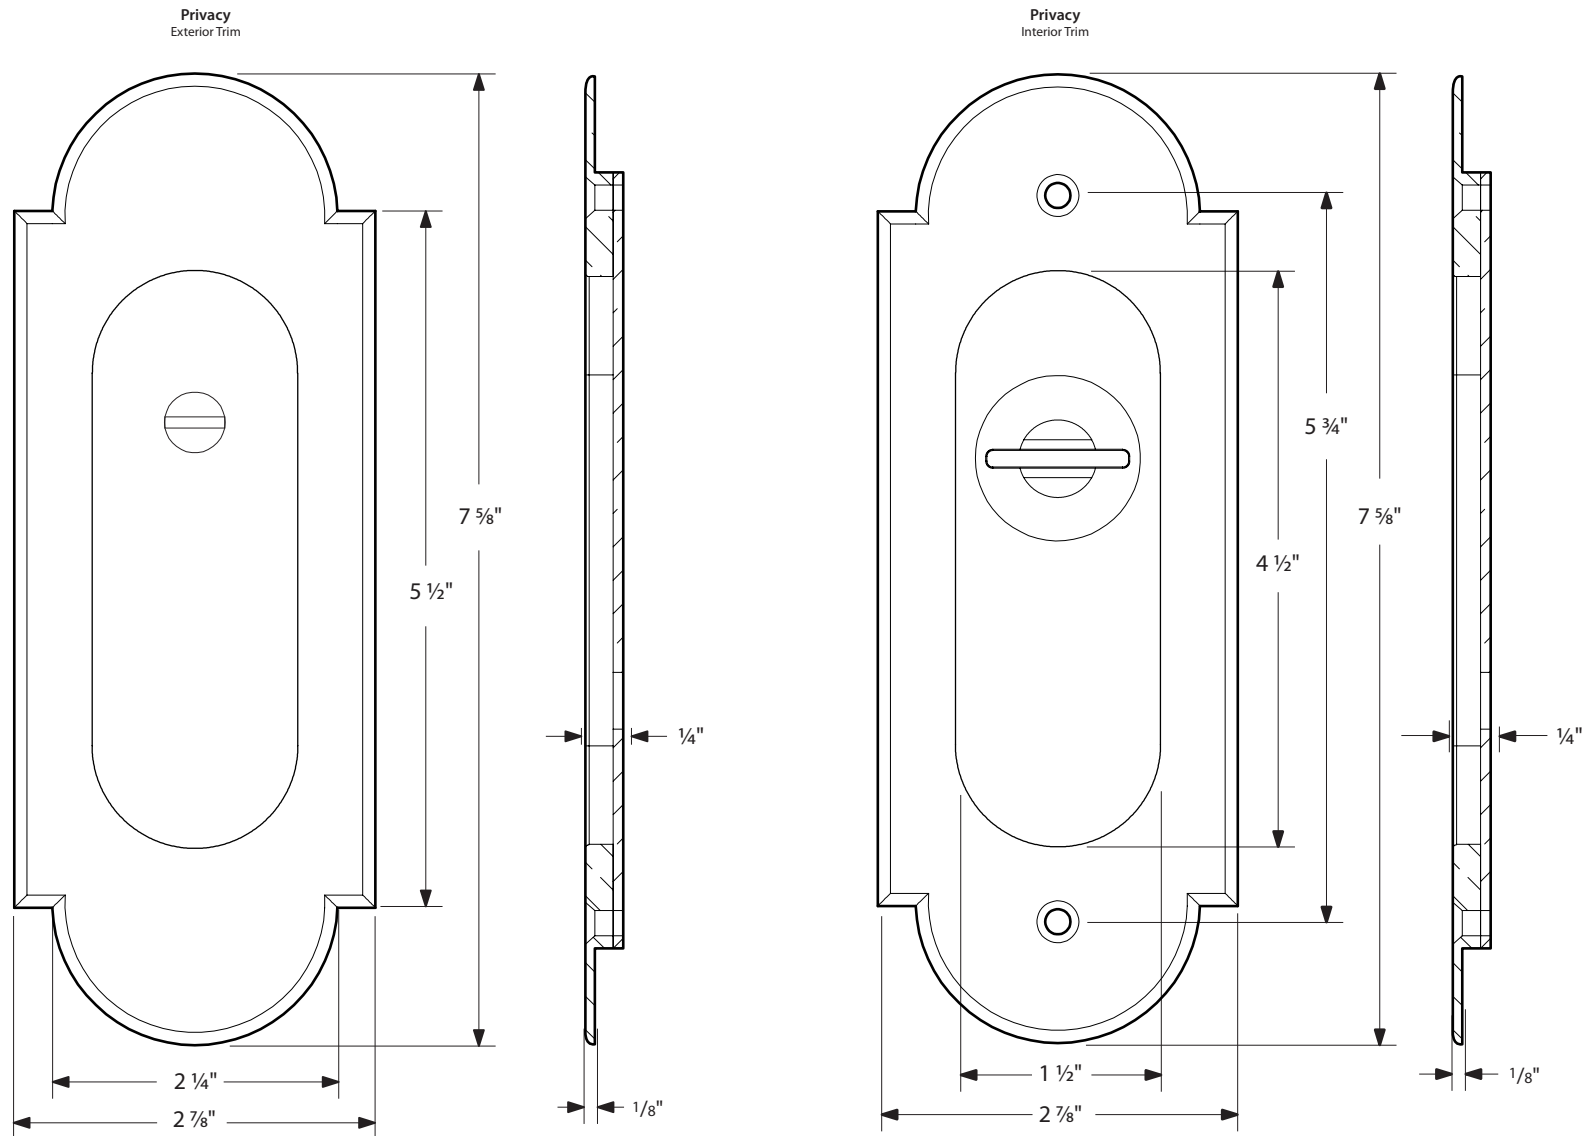

#8 Pocket Door Mortise Lock - Keyed Function

EMTEK

*NOTE: NOT DRAWN TO SCALE.

2043 Rev. 05/25/2021

#8 Pocket Door Mortise Lock - Privacy Function

EMTEK

*NOTE: NOT DRAWN TO SCALE.

2045 Rev. 05/25/2021

#8 Pocket Door Mortise Lock - Passage/Dummy Function

EMTEK

*NOTE: NOT DRAWN TO SCALE.

2044, 2046 Rev. 05/25/2021

#8 Pocket Door Mortise Lock

Keyed
Pocket Door Mortise Lock

Privacy
Pocket Door Mortise Lock

Passage
Pocket Door Mortise Lock