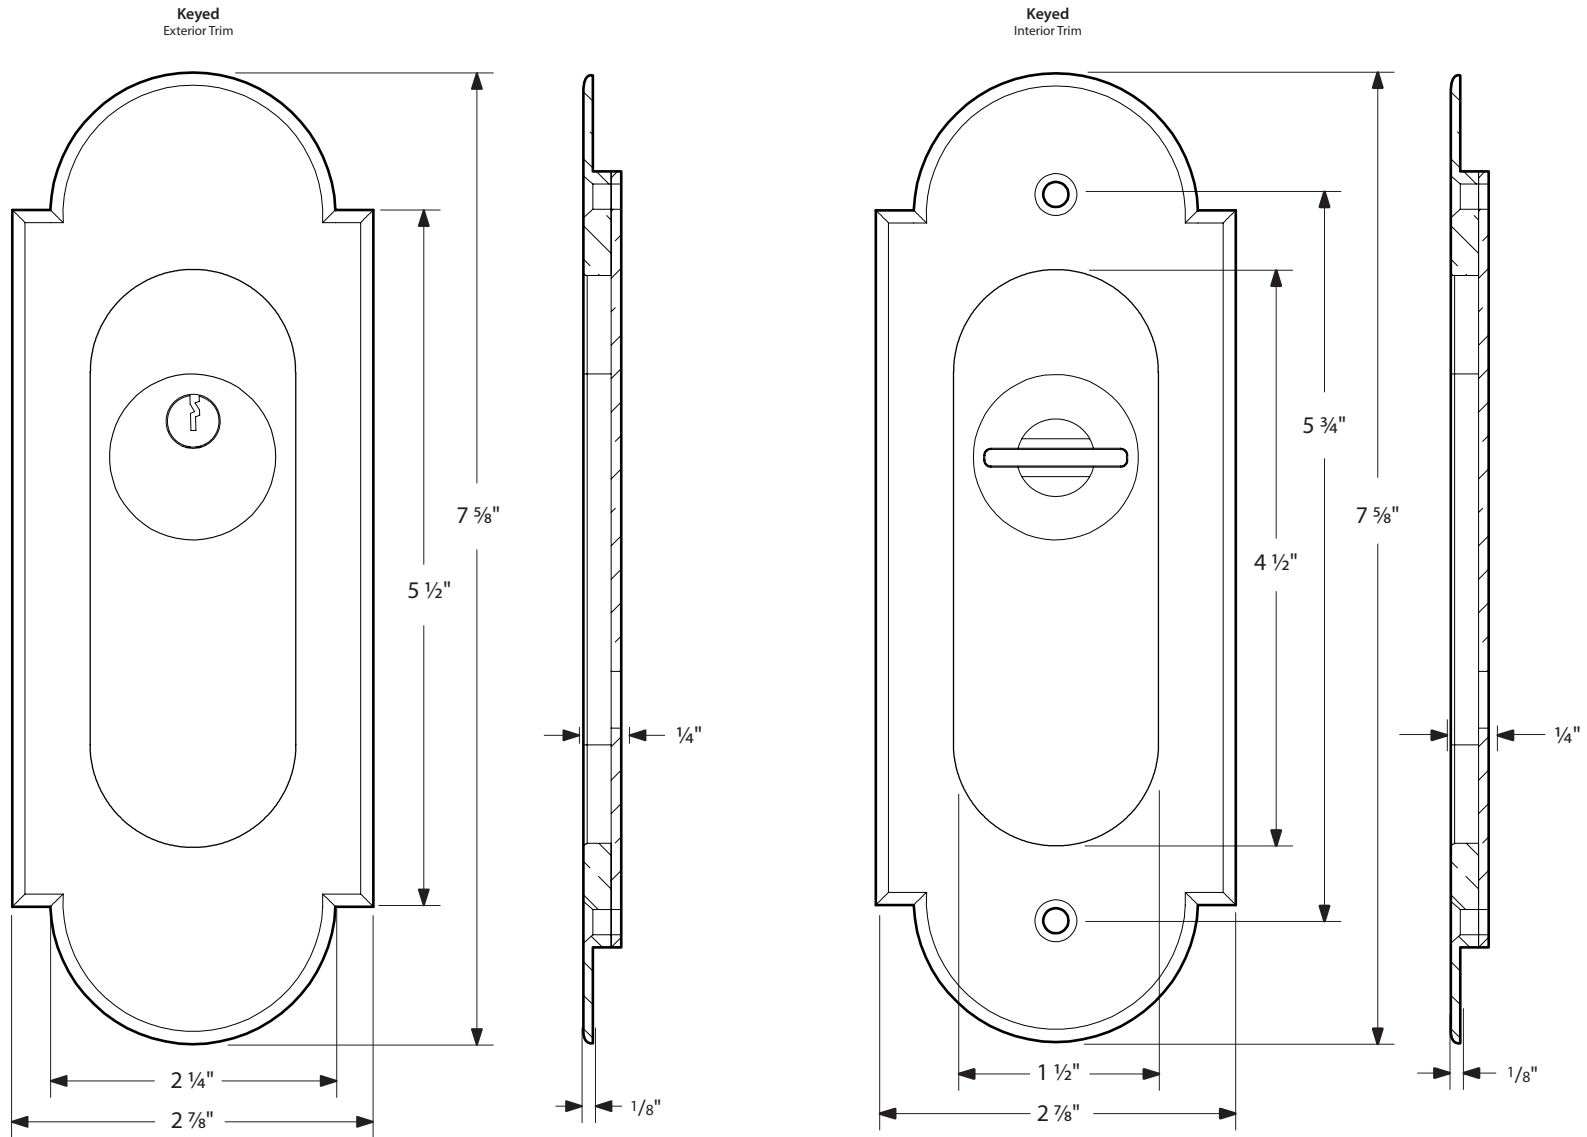

#8 Pocket Door Mortise Lock - Keyed Function

EMTEK

*NOTE: NOT DRAWN TO SCALE.

2043 Rev. 05/25/2021

#8 Pocket Door Mortise Lock - Privacy Function

EMTEK

*NOTE: NOT DRAWN TO SCALE.

2045 Rev. 05/25/2021

#8 Pocket Door Mortise Lock - Passage/Dummy Function

EMTEK

*NOTE: NOT DRAWN TO SCALE.

2044, 2046 Rev. 05/25/2021

#8 Pocket Door Mortise Lock

Keyed
Pocket Door Mortise Lock

Privacy
Pocket Door Mortise Lock

Passage
Pocket Door Mortise Lock