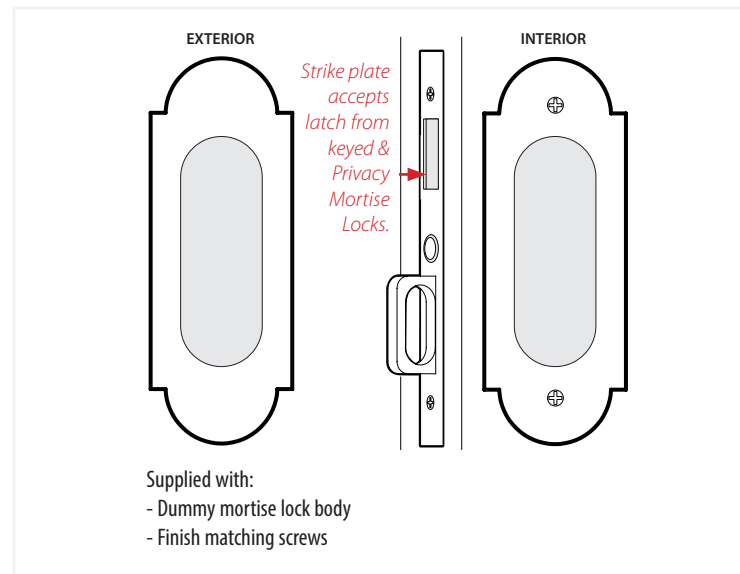

#8 Pocket Door Mortise Lock - Passage/Dummy Function

EMTEK

*NOTE: NOT DRAWN TO SCALE.

2044, 2046 Rev. 05/25/2021

#8 Pocket Door Mortise Lock

Keyed
Pocket Door Mortise Lock

Privacy
Pocket Door Mortise Lock

Passage
Pocket Door Mortise Lock

Dummy
Pocket Door Mortise Lock

Pocket Door Mortise Lock Body

EMTEK

*NOTE: NOT DRAWN TO SCALE.

Rev. 05/25/2021