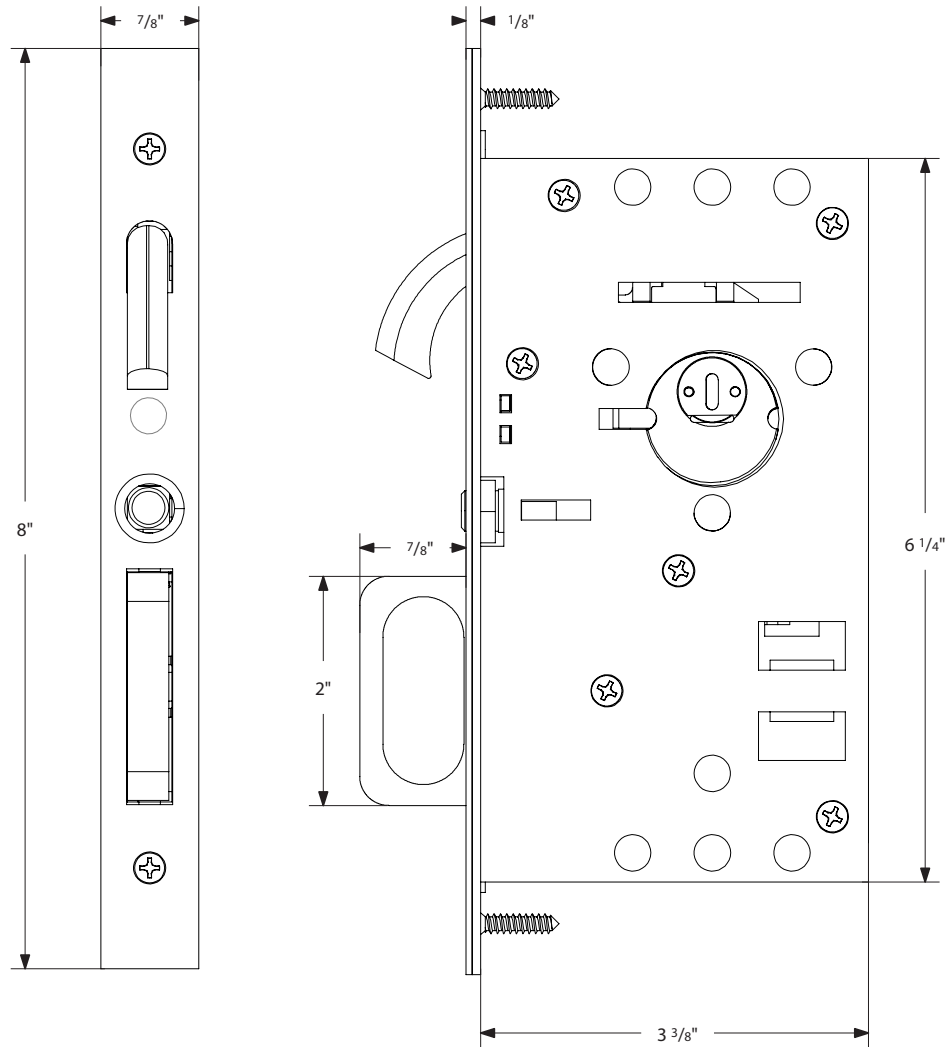

Pocket Door Mortise Lock Body

EMTEK

*NOTE: NOT DRAWN TO SCALE.

Rev. 05/25/2021