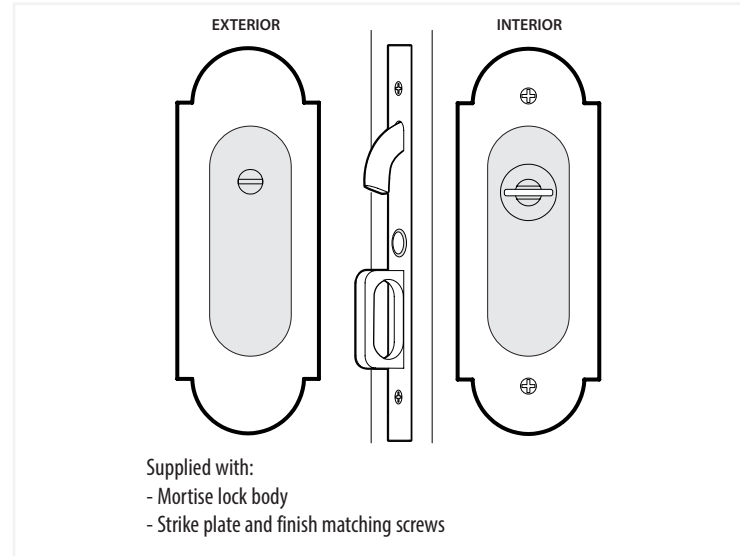

#8 Pocket Door Mortise Lock - Passage/Dummy Function

EMTEK

*NOTE: NOT DRAWN TO SCALE.

2044, 2046 Rev. 05/25/2021

#8 Pocket Door Mortise Lock

Keyed
Pocket Door Mortise Lock

Privacy
Pocket Door Mortise Lock

Passage
Pocket Door Mortise Lock