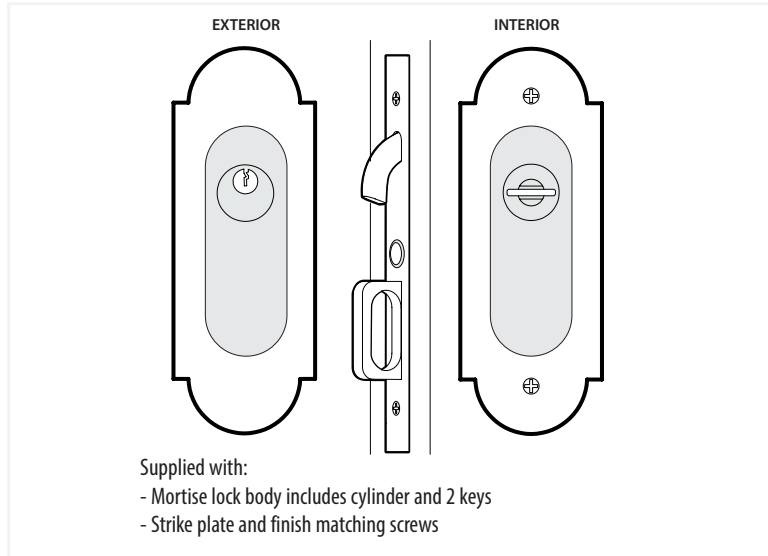

#8 Pocket Door Mortise Lock - Passage/Dummy Function

EMTEK

*NOTE: NOT DRAWN TO SCALE.

2044, 2046 Rev. 05/25/2021

#8 Pocket Door Mortise Lock

Keyed
Pocket Door Mortise Lock

Privacy
Pocket Door Mortise Lock

Passage
Pocket Door Mortise Lock