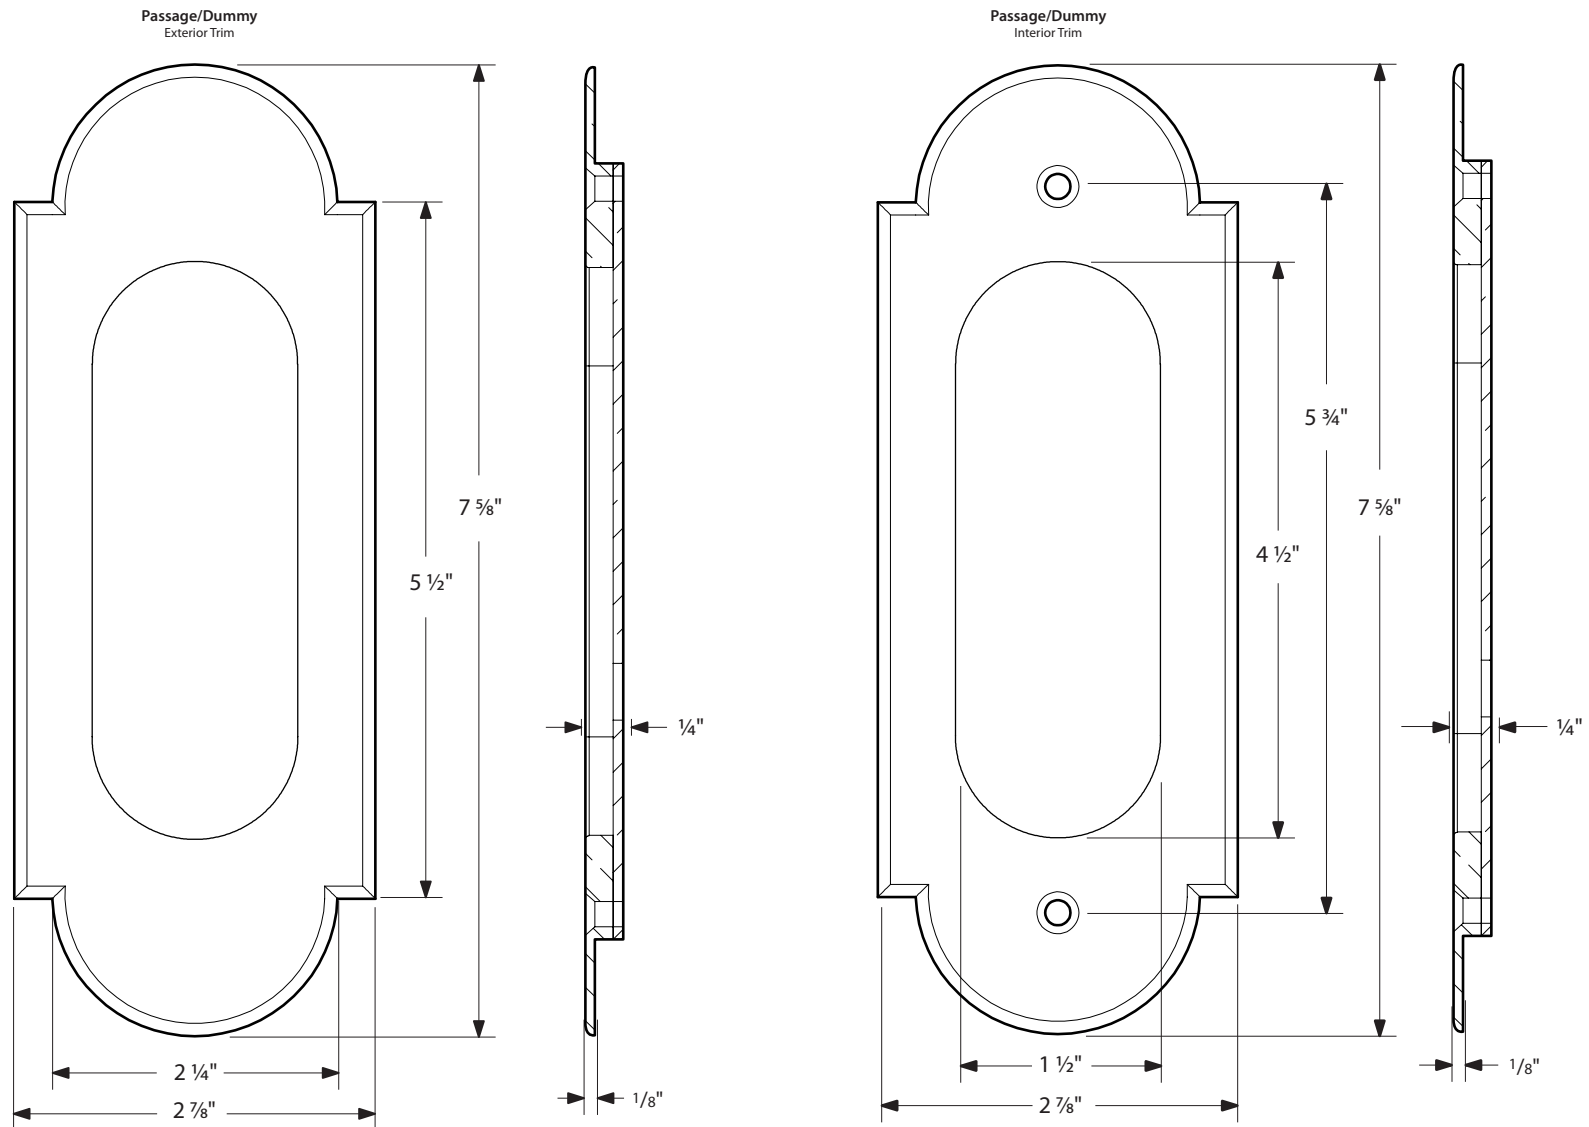

#8 Pocket Door Mortise Lock - Keyed Function

EMTEK

*NOTE: NOT DRAWN TO SCALE.

2043 Rev. 05/25/2021

#8 Pocket Door Mortise Lock - Privacy Function

EMTEK

*NOTE: NOT DRAWN TO SCALE.

2045 Rev. 05/25/2021

#8 Pocket Door Mortise Lock - Passage/Dummy Function

EMTEK

*NOTE: NOT DRAWN TO SCALE.

2044, 2046 Rev. 05/25/2021

#8 Pocket Door Mortise Lock

Keyed
Pocket Door Mortise Lock

Privacy
Pocket Door Mortise Lock

Passage
Pocket Door Mortise Lock