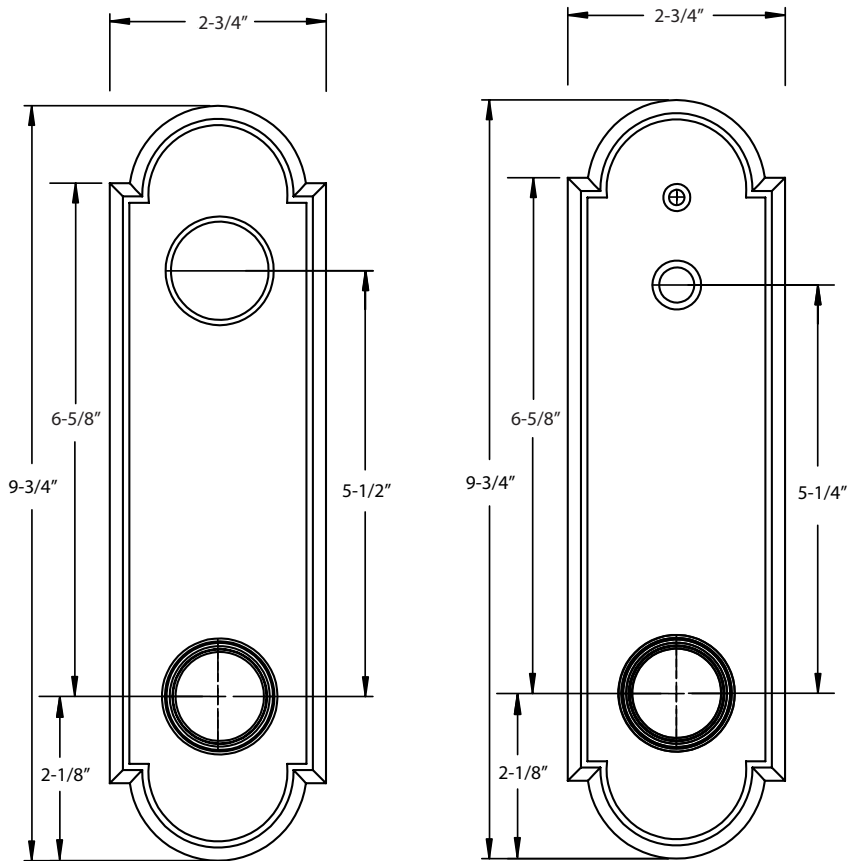

Annapolis Single Point
Part# 5308/5358

Outside Trim Inside Trim

Annapolis Two Point Single Cylinder
Part# 5318

Outside Trim

Inside Trim

Annapolis Two Point Double Cylinder
Part #5328

Outside Trim

Inside Trim