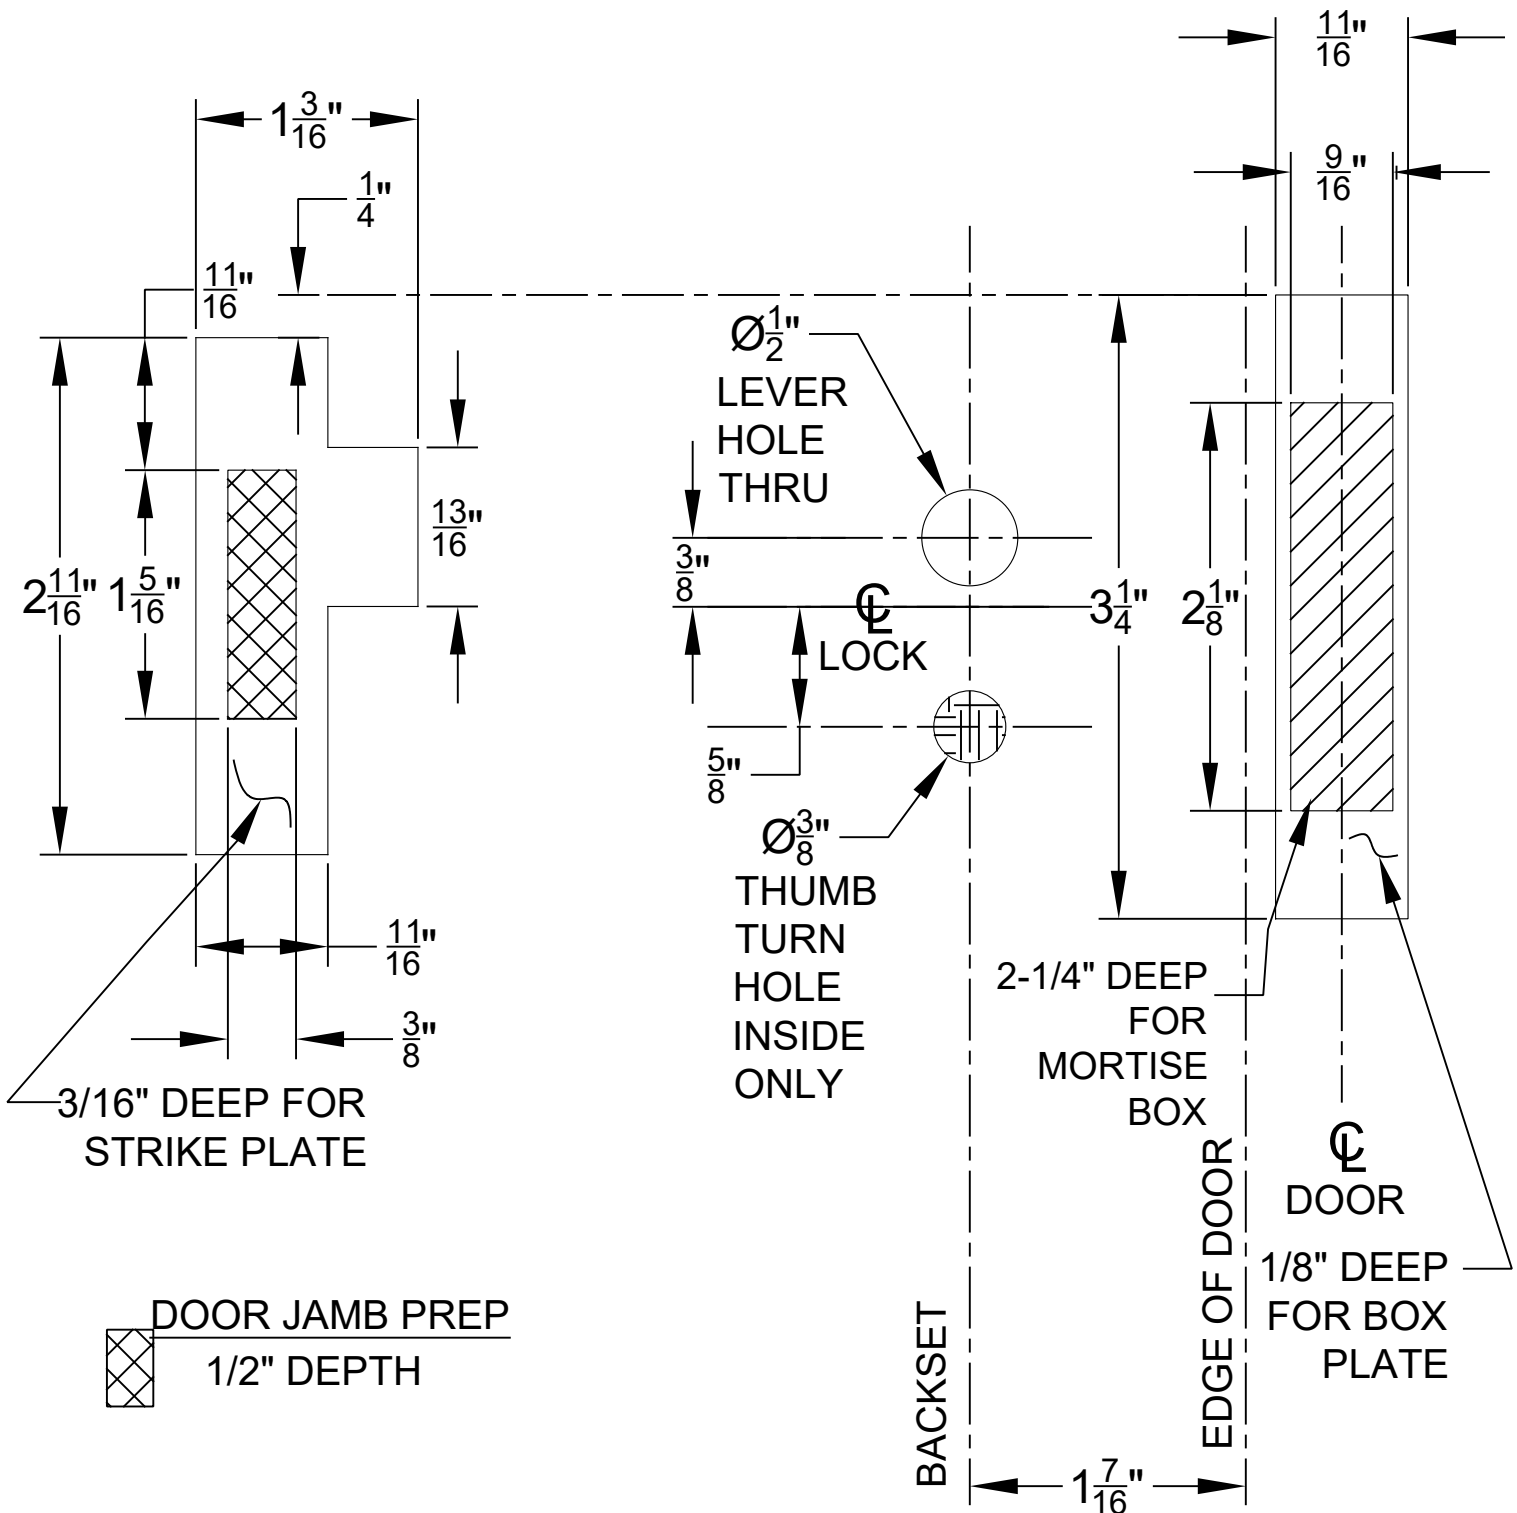

# ACTIVE SCREEN DOOR MORTISE LOCK HOLE PREPARATION (LEFT HAND)\*

EMTEK®

NOTE:  
THIS TEMPLATE IS DESIGNED FOR USE ON 1" THICK DOOR.

IN4-SCREENDOOR-L 05-09-08